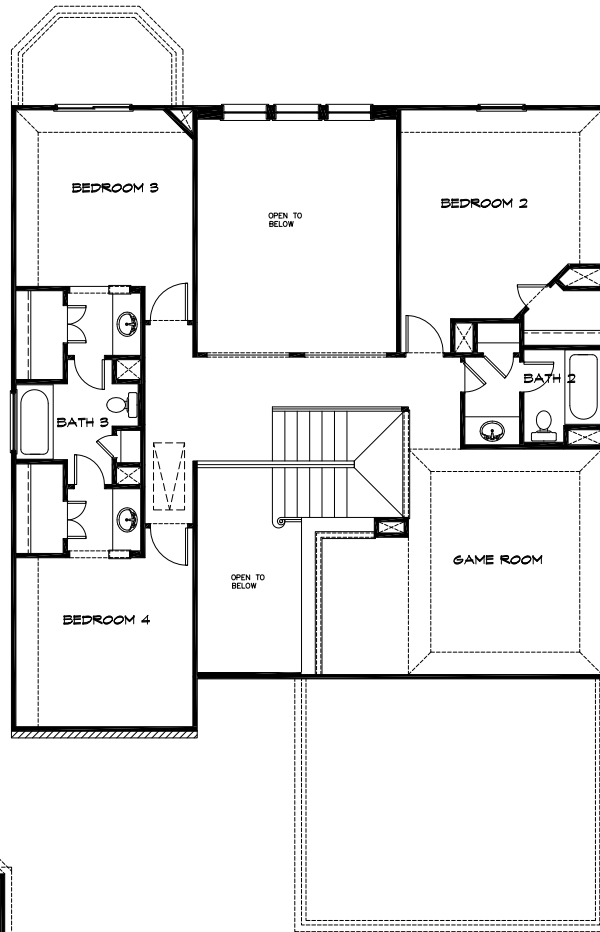

Plan 2752

2727 Sq Ft

NOTE 1:
OPT. 5' SIDE GARAGE EXTENSION ONLY AVAILABLE FOR 55' WIDE OR LARGER LOT.

NOTE 2:
OPT. 3RD CAR GARAGE ONLY AVAILABLE FOR 60' WIDE OR LARGER LOT.

NOTE 3:
NO GARAGE OPTIONS FOR ELEVATION D