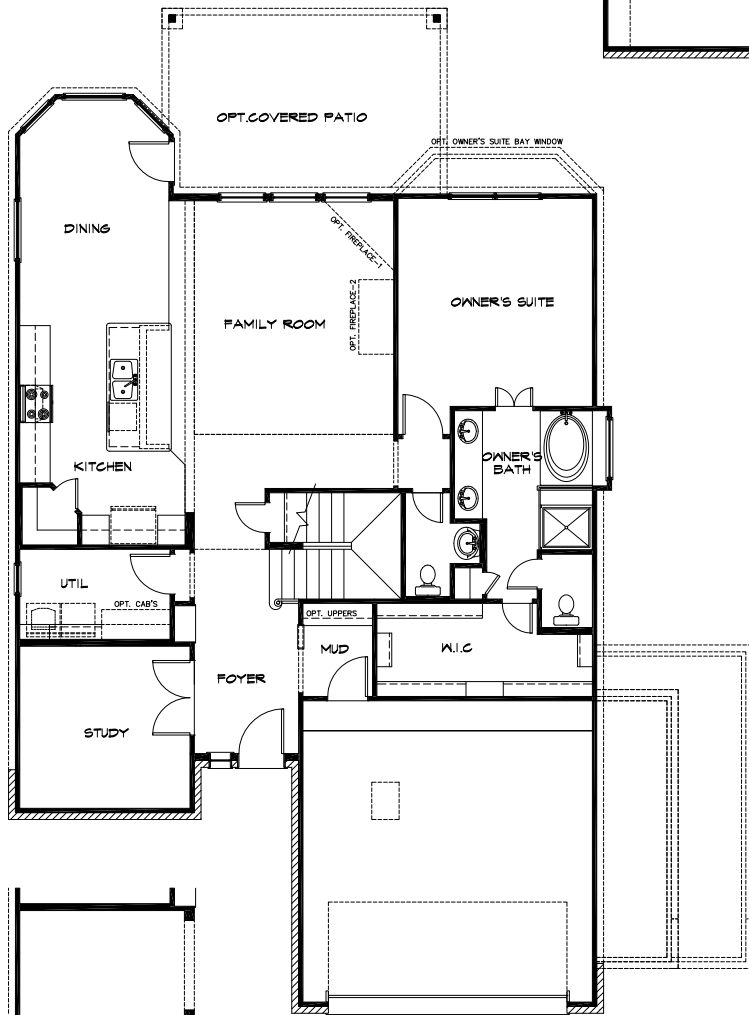

Plan 2752

2727 Sq Ft

NOTE 1:
OPT. 5' SIDE GARAGE EXTENSION ONLY AVAILABLE FOR 55' WIDE OR LARGER LOT.

NOTE 2:
OPT. 3RD CAR GARAGE ONLY AVAILABLE FOR 60' WIDE OR LARGER LOT.

NOTE 3:
NO GARAGE OPTIONS FOR ELEVATION D