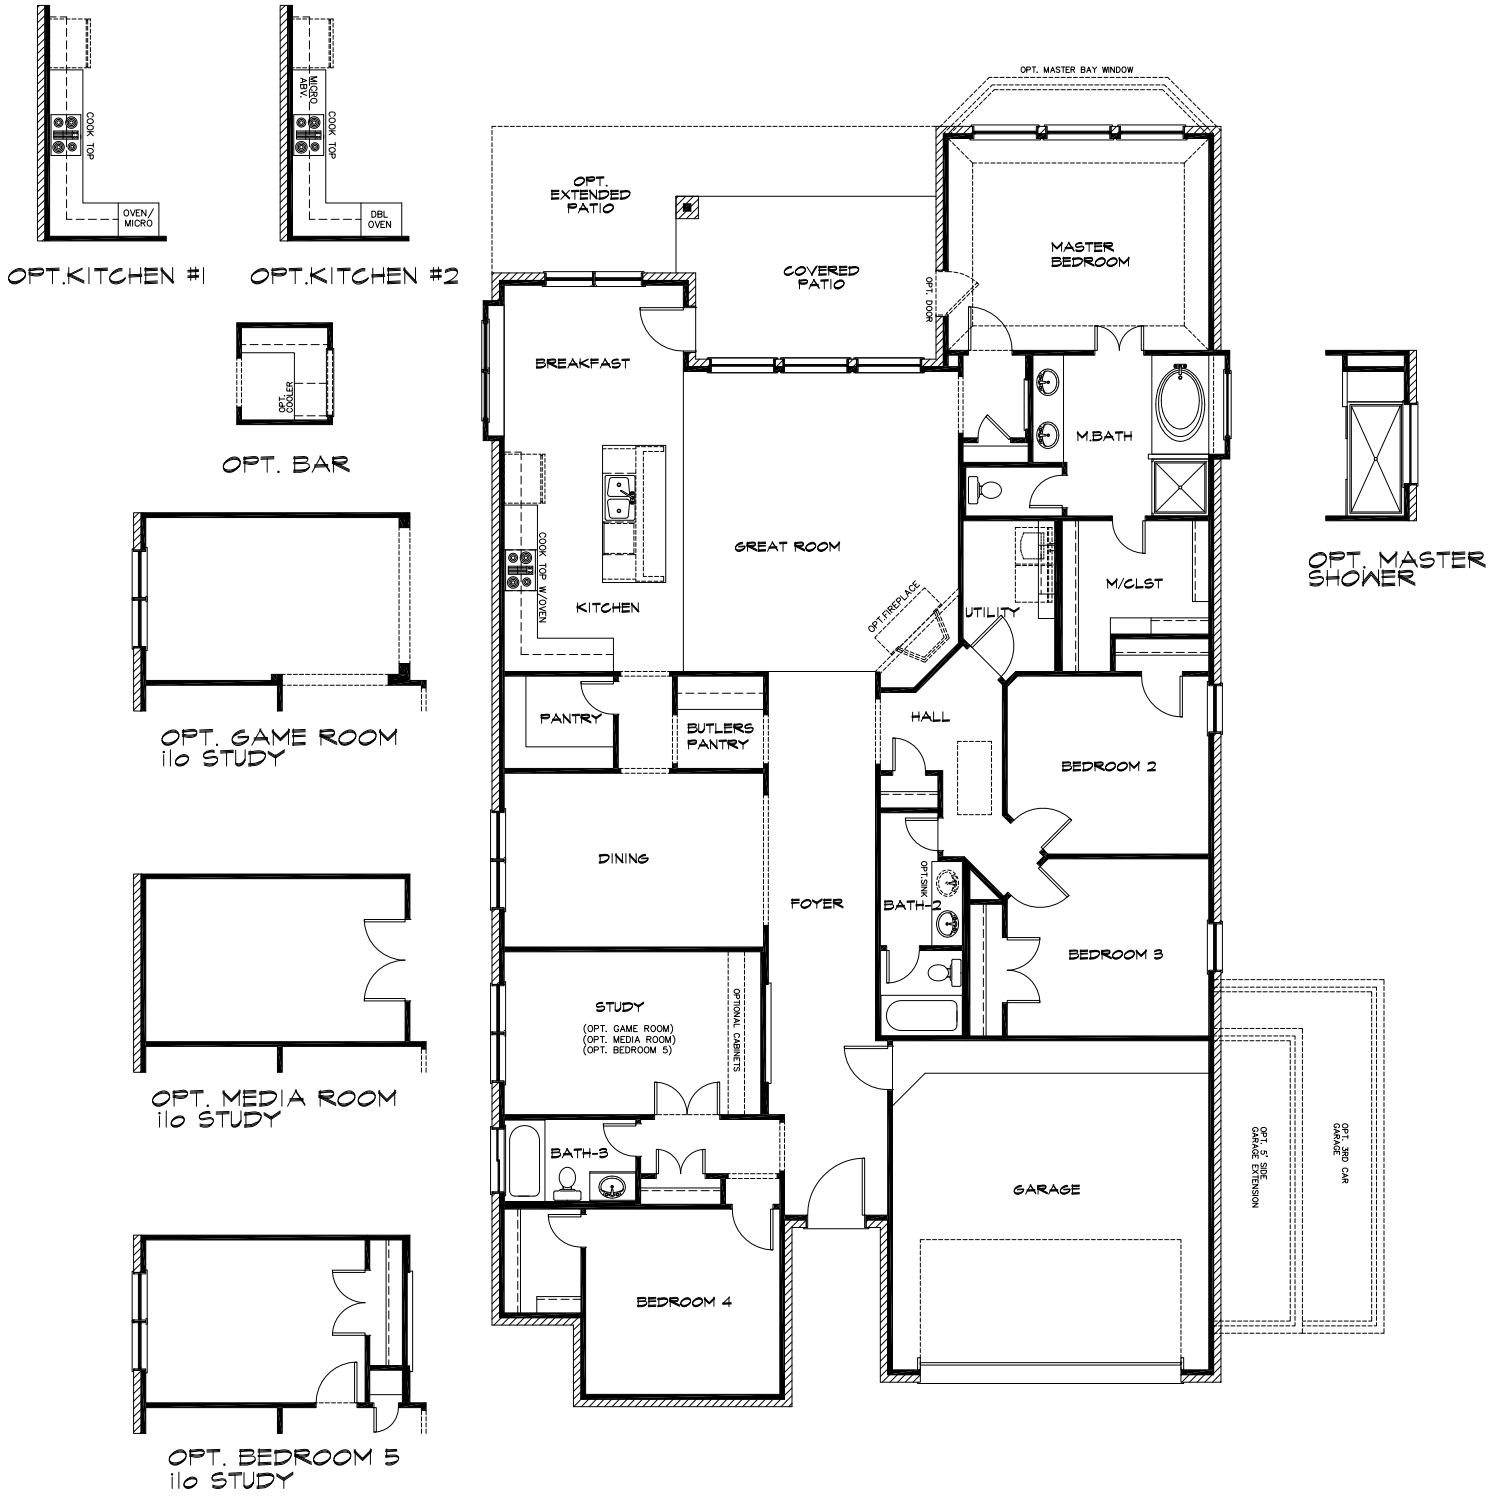

# The Keller 2647 2647 Sq Ft

NOTE: OPT. 5' SIDE GARAGE EXTENSION ONLY AVAILABLE FOR 60' WIDE OR LARGER LOT.  
 OPT. 3RD CAR GARAGE ONLY AVAILABLE FOR 65' WIDE OR LARGER LOT.