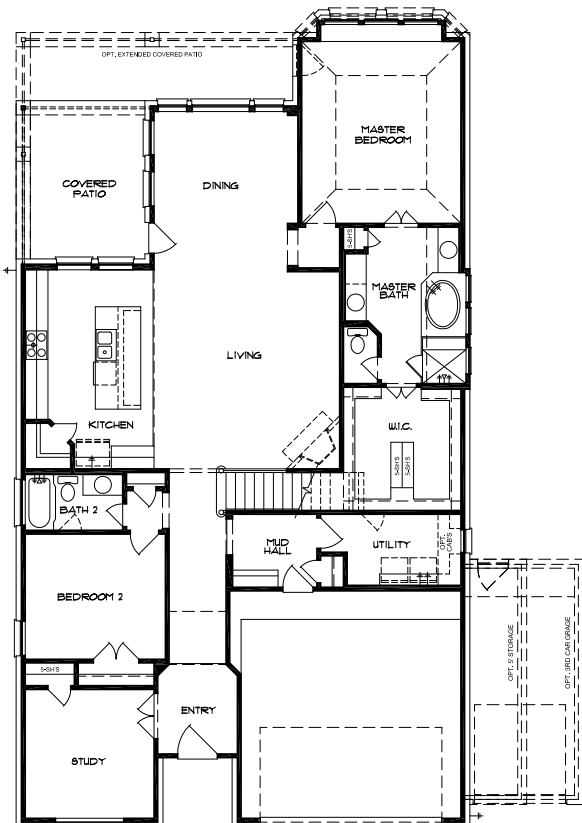

OPT. MEDIA ROOM

OPT. BEDROOM 5/ BATH 4