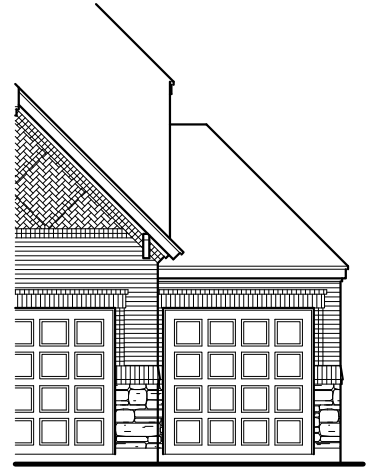

The Victoria 3030

3059 Sq Ft

OPT. WALK-IN SHOWER AT MASTER BATH

OPT. KITCHEN 1

OPT. KITCHEN 2

OPT. MEDIA ROOM

OPT. BEDROOM 5/ BATH 4

3030 ELEVATION "C"

3030 ELEVATION "C"
W/ 5' STORAGE

3030 ELEVATION "C"
W/ 3RD CAR GARAGE

3030 ELEVATION "C"
W/ OPT. BEDROOM 5
OR MEDIA ROOM

3030 ELEVATION "C"
W/ OPT. BEDROOM 5
OR MEDIA ROOM
W/ 5' STORAGE

3030 ELEVATION "C"
W/ OPT. BEDROOM 5
OR MEDIA ROOM
W/ 3RD CAR GARAGE

3030 ELEVATION "D"

3030 ELEVATION "D"
W/ 5' STORAGE

3030 ELEVATION "D"
W/ 3RD CAR GARAGE

3030 ELEVATION "D"
W/ OPT. BEDROOM 5
OR MEDIA ROOM

3030 ELEVATION "D"
W/ OPT. BEDROOM 5
OR MEDIA ROOM
W/ 5' STORAGE