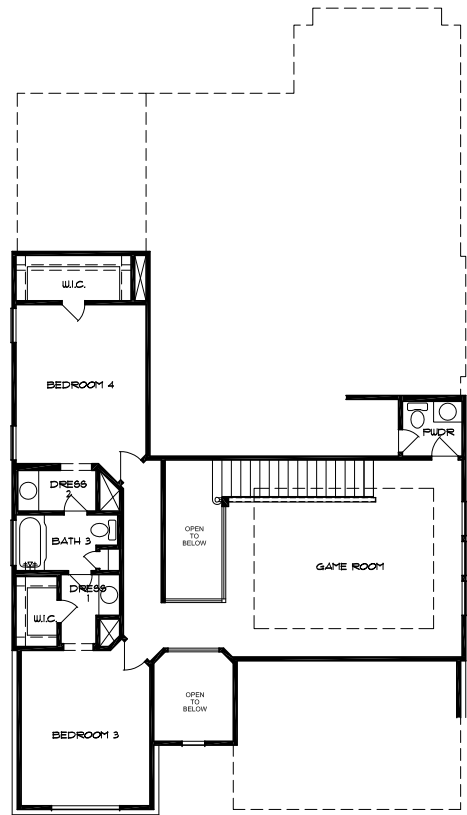

The Victoria 3030

3059 Sq Ft

OPT. WALK-IN SHOWER AT MASTER BATH

OPT. KITCHEN 1

OPT. KITCHEN 2

OPT. MEDIA ROOM

OPT. BEDROOM 5/ BATH 4

3030 ELEVATION "C"

3030 ELEVATION "C"
W/ 5' STORAGE

3030 ELEVATION "C"
W/ 3RD CAR GARAGE

3030 ELEVATION "C"
W/ OPT. BEDROOM 5
OR MEDIA ROOM

3030 ELEVATION "C"
W/ OPT. BEDROOM 5
OR MEDIA ROOM
W/ 5' STORAGE

3030 ELEVATION "C"
W/ OPT. BEDROOM 5
OR MEDIA ROOM
W/ 3RD CAR GARAGE

3030 ELEVATION "D"

3030 ELEVATION "D"
W/ 5' STORAGE

3030 ELEVATION "D"
W/ 3RD CAR GARAGE

3030 ELEVATION "D"
W/ OPT. BEDROOM 5
OR MEDIA ROOM

3030 ELEVATION "D"
W/ OPT. BEDROOM 5
OR MEDIA ROOM
W/ 5' STORAGE