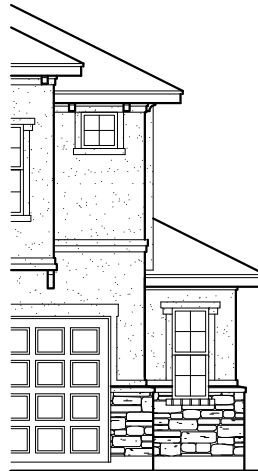

3030 ELEVATION "F"
W/ OPT. BEDROOM 5
OR MEDIA ROOM
W/ 5' STORAGE