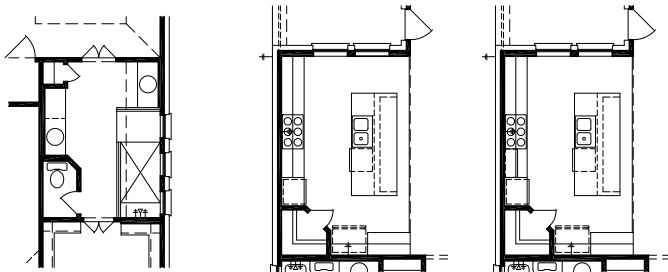

The Victoria 3030

3059 Sq Ft

OPT. WALK-IN SHOWER AT MASTER BATH

OPT. KITCHEN 1

OPT. KITCHEN 2

OPT. MEDIA ROOM

OPT. BEDROOM 5/ BATH 4

3030 ELEVATION "C"

3030 ELEVATION "C"
W/ 5' STORAGE

3030 ELEVATION "C"
W/ 3RD CAR GARAGE

3030 ELEVATION "C"
W/ OPT. BEDROOM 5
OR MEDIA ROOM

3030 ELEVATION "C"
W/ OPT. BEDROOM 5
OR MEDIA ROOM
W/ 5' STORAGE

3030 ELEVATION "C"
W/ OPT. BEDROOM 5
OR MEDIA ROOM
W/ 3RD CAR GARAGE

3030 ELEVATION "D"

3030 ELEVATION "D"
W/ 5' STORAGE

3030 ELEVATION "D"
W/ 3RD CAR GARAGE

3030 ELEVATION "D"
W/ OPT. BEDROOM 5
OR MEDIA ROOM

3030 ELEVATION "D"
W/ OPT. BEDROOM 5
OR MEDIA ROOM
W/ 5' STORAGE