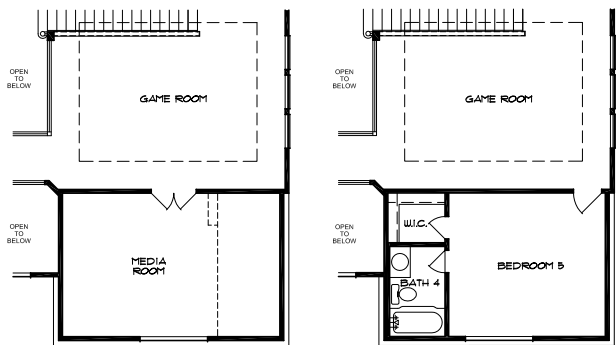

The Victoria 3030

3059 Sq Ft

OPT. WALK-IN SHOWER AT MASTER BATH

OPT. KITCHEN 1

OPT. KITCHEN 2

OPT. MEDIA ROOM

OPT. BEDROOM 5/ BATH 4

3030 ELEVATION "C"

3030 ELEVATION "C"
W/ 5' STORAGE

3030 ELEVATION "C"
W/ 3RD CAR GARAGE

3030 ELEVATION "C"
W/ OPT. BEDROOM 5
OR MEDIA ROOM

3030 ELEVATION "C"
W/ OPT. BEDROOM 5
OR MEDIA ROOM
W/ 5' STORAGE

3030 ELEVATION "C"
W/ OPT. BEDROOM 5
OR MEDIA ROOM
W/ 3RD CAR GARAGE

3030 ELEVATION "D"

3030 ELEVATION "D"
W/ 5' STORAGE

3030 ELEVATION "D"
W/ 3RD CAR GARAGE

3030 ELEVATION "D"
W/ OPT. BEDROOM 5
OR MEDIA ROOM

3030 ELEVATION "D"
W/ OPT. BEDROOM 5
OR MEDIA ROOM
W/ 5' STORAGE