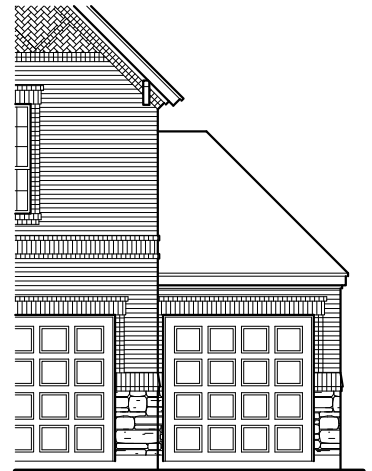

The Victoria 3030

3059 Sq Ft

OPT. WALK-IN SHOWER AT MASTER BATH

OPT. KITCHEN 1

OPT. KITCHEN 2

OPT. MEDIA ROOM

OPT. BEDROOM 5/ BATH 4

3030 ELEVATION "C"

3030 ELEVATION "C"
W/ 5' STORAGE

3030 ELEVATION "C"
W/ 3RD CAR GARAGE

3030 ELEVATION "C"
W/ OPT. BEDROOM 5
OR MEDIA ROOM

3030 ELEVATION "C"
W/ OPT. BEDROOM 5
OR MEDIA ROOM
W/ 5' STORAGE

3030 ELEVATION "C"
W/ OPT. BEDROOM 5
OR MEDIA ROOM
W/ 3RD CAR GARAGE

3030 ELEVATION "D"

3030 ELEVATION "D"
W/ 5' STORAGE

3030 ELEVATION "D"
W/ 3RD CAR GARAGE

3030 ELEVATION "D"
W/ OPT. BEDROOM 5
OR MEDIA ROOM

3030 ELEVATION "D"
W/ OPT. BEDROOM 5
OR MEDIA ROOM
W/ 5' STORAGE