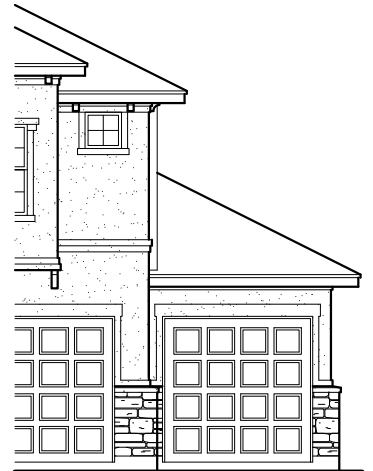

3030 ELEVATION "F"
W/ OPT. BEDROOM 5
OR MEDIA ROOM
W/ 3RD CAR GARAGE