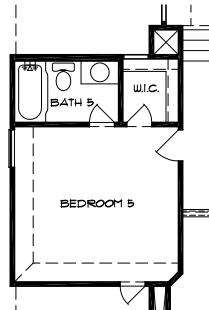

The Cabot 3499

3434 Sq Ft

OPT. WALK-IN SHOWER AT MASTER BATH

OPT. KITCHEN 1

OPT. KITCHEN 2

OPT. BEDROOM 5/ BATH 5

OPT. MEDIA ROOM

OPT. COVERED DECK