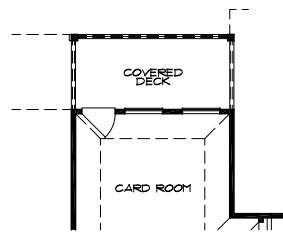

The Cabot 3499

3434 Sq Ft

OPT. WALK-IN SHOWER AT MASTER BATH

OPT. KITCHEN 1

OPT. KITCHEN 2

OPT. BEDROOM 5/ BATH 5

OPT. MEDIA ROOM

OPT. COVERED DECK