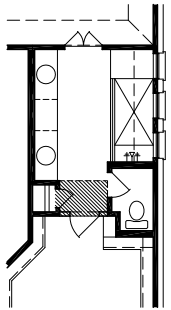

The Cabot 3499

3434 Sq Ft

OPT. WALK-IN SHOWER AT MASTER BATH

OPT. KITCHEN 1

OPT. KITCHEN 2

OPT. BEDROOM 5/ BATH 5

OPT. MEDIA ROOM

OPT. COVERED DECK