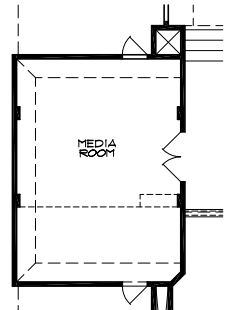

The Cabot 3499

3434 Sq Ft

OPT. WALK-IN SHOWER AT MASTER BATH

OPT. KITCHEN 1

OPT. KITCHEN 2

OPT. BEDROOM 5/ BATH 5

OPT. MEDIA ROOM

OPT. COVERED DECK