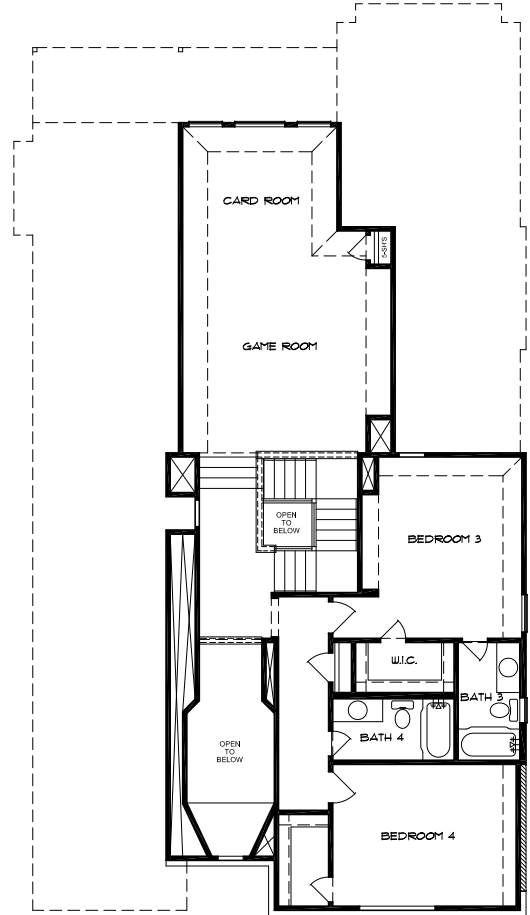

The Cabot 3499

3434 Sq Ft

OPT. WALK-IN SHOWER AT MASTER BATH

OPT. KITCHEN 1

OPT. KITCHEN 2

OPT. BEDROOM 5/ BATH 5

OPT. MEDIA ROOM

OPT. COVERED DECK