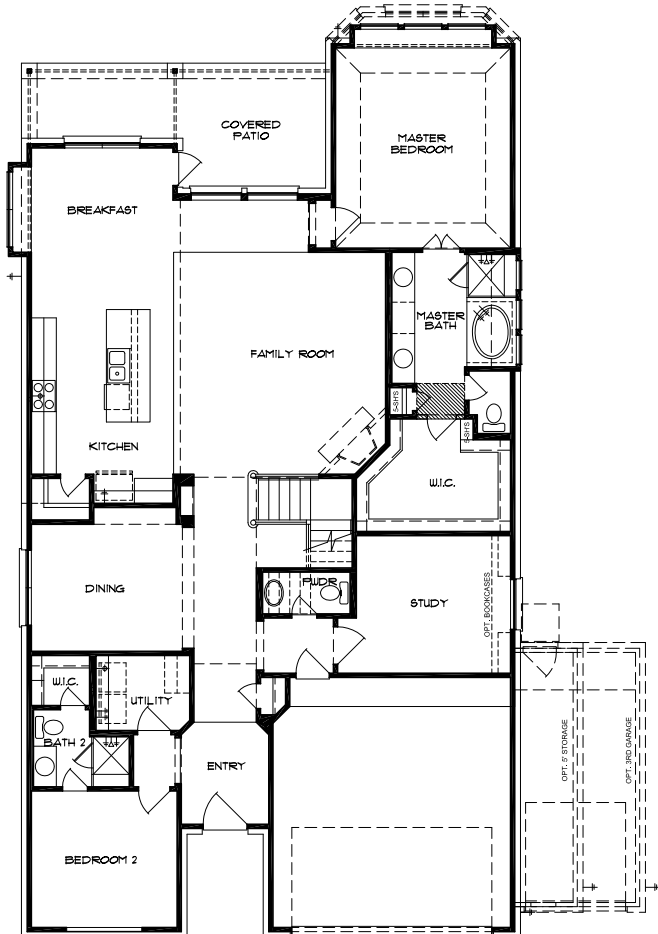

The Cabot 3499

3434 Sq Ft

OPT. WALK-IN SHOWER AT MASTER BATH

OPT. KITCHEN 1

OPT. KITCHEN 2

OPT. BEDROOM 5/ BATH 5

OPT. MEDIA ROOM

OPT. COVERED DECK