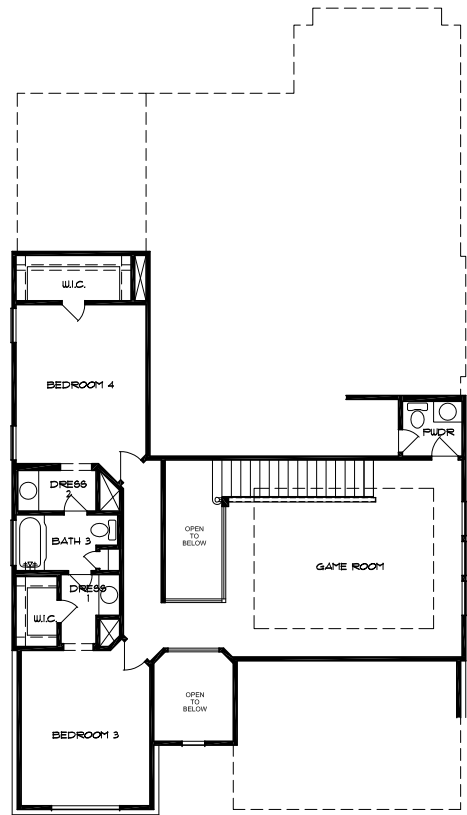

The Victoria 3030

3059 Sq Ft

OPT. WALK-IN SHOWER AT MASTER BATH

OPT. KITCHEN 1

OPT. KITCHEN 2

OPT. MEDIA ROOM

OPT. BEDROOM 5/ BATH 4