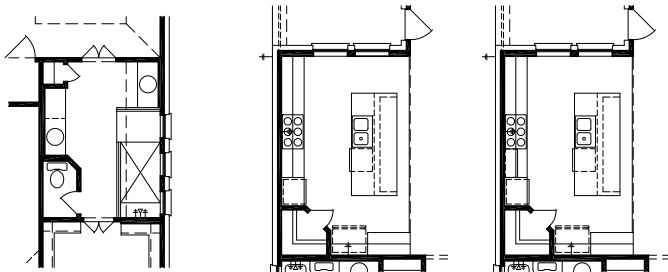

The Victoria 3030

3059 Sq Ft

OPT. WALK-IN SHOWER AT MASTER BATH

OPT. KITCHEN 1

OPT. KITCHEN 2

OPT. MEDIA ROOM

OPT. BEDROOM 5/ BATH 4