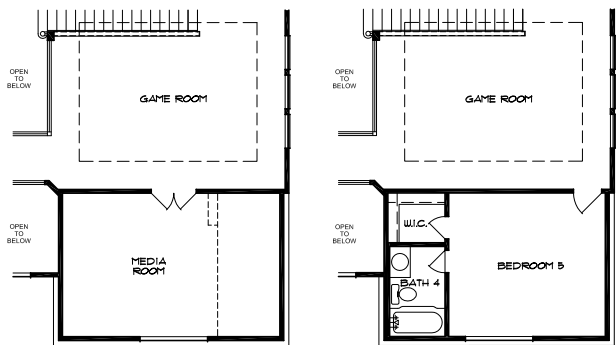

The Victoria 3030

3059 Sq Ft

OPT. WALK-IN SHOWER AT MASTER BATH

OPT. KITCHEN 1

OPT. KITCHEN 2

OPT. MEDIA ROOM

OPT. BEDROOM 5/ BATH 4