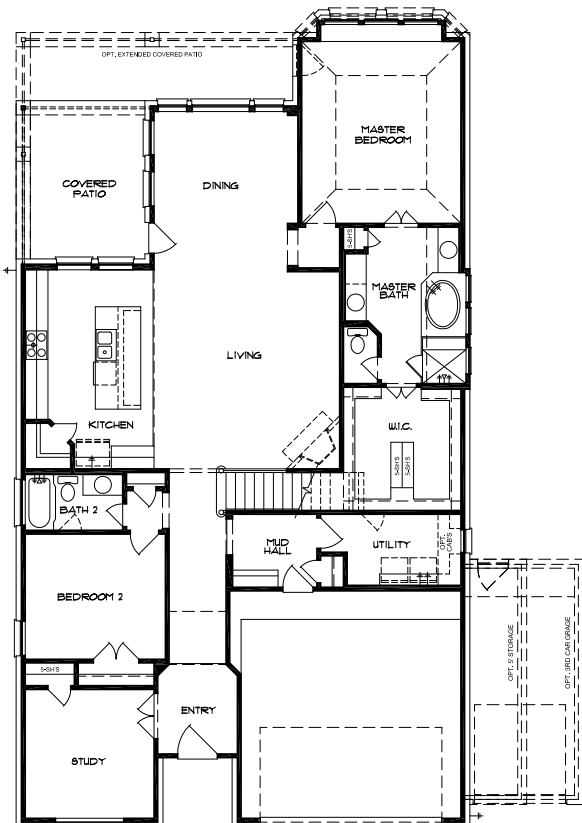

The Victoria 3030

3059 Sq Ft

OPT. WALK-IN SHOWER AT MASTER BATH

OPT. KITCHEN 1

OPT. KITCHEN 2

OPT. MEDIA ROOM

OPT. BEDROOM 5/ BATH 4