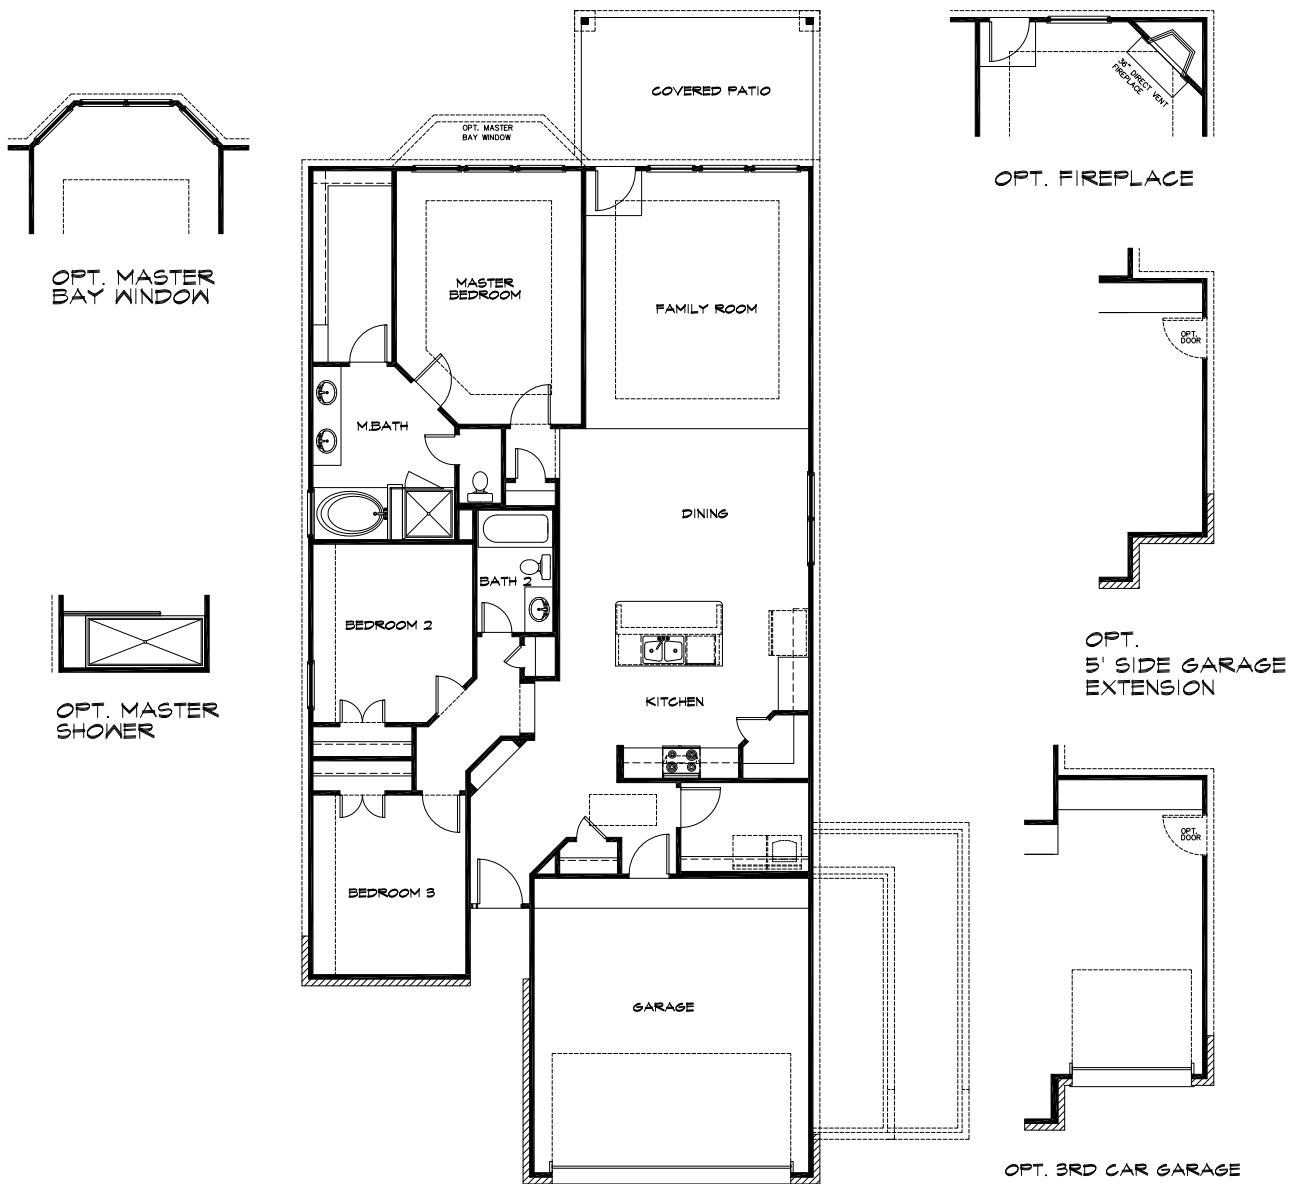

The Asbury - Plan 1704

1704 Sq Ft

NOTE: OPT. 5' SIDE GARAGE EXTENSION ONLY
 AVAILABLE FOR 50' WIDE OR LARGER LOT.
 OPT. 3RD CAR GARAGE ONLY
 AVAILABLE FOR 55' WIDE OR LARGER LOT.