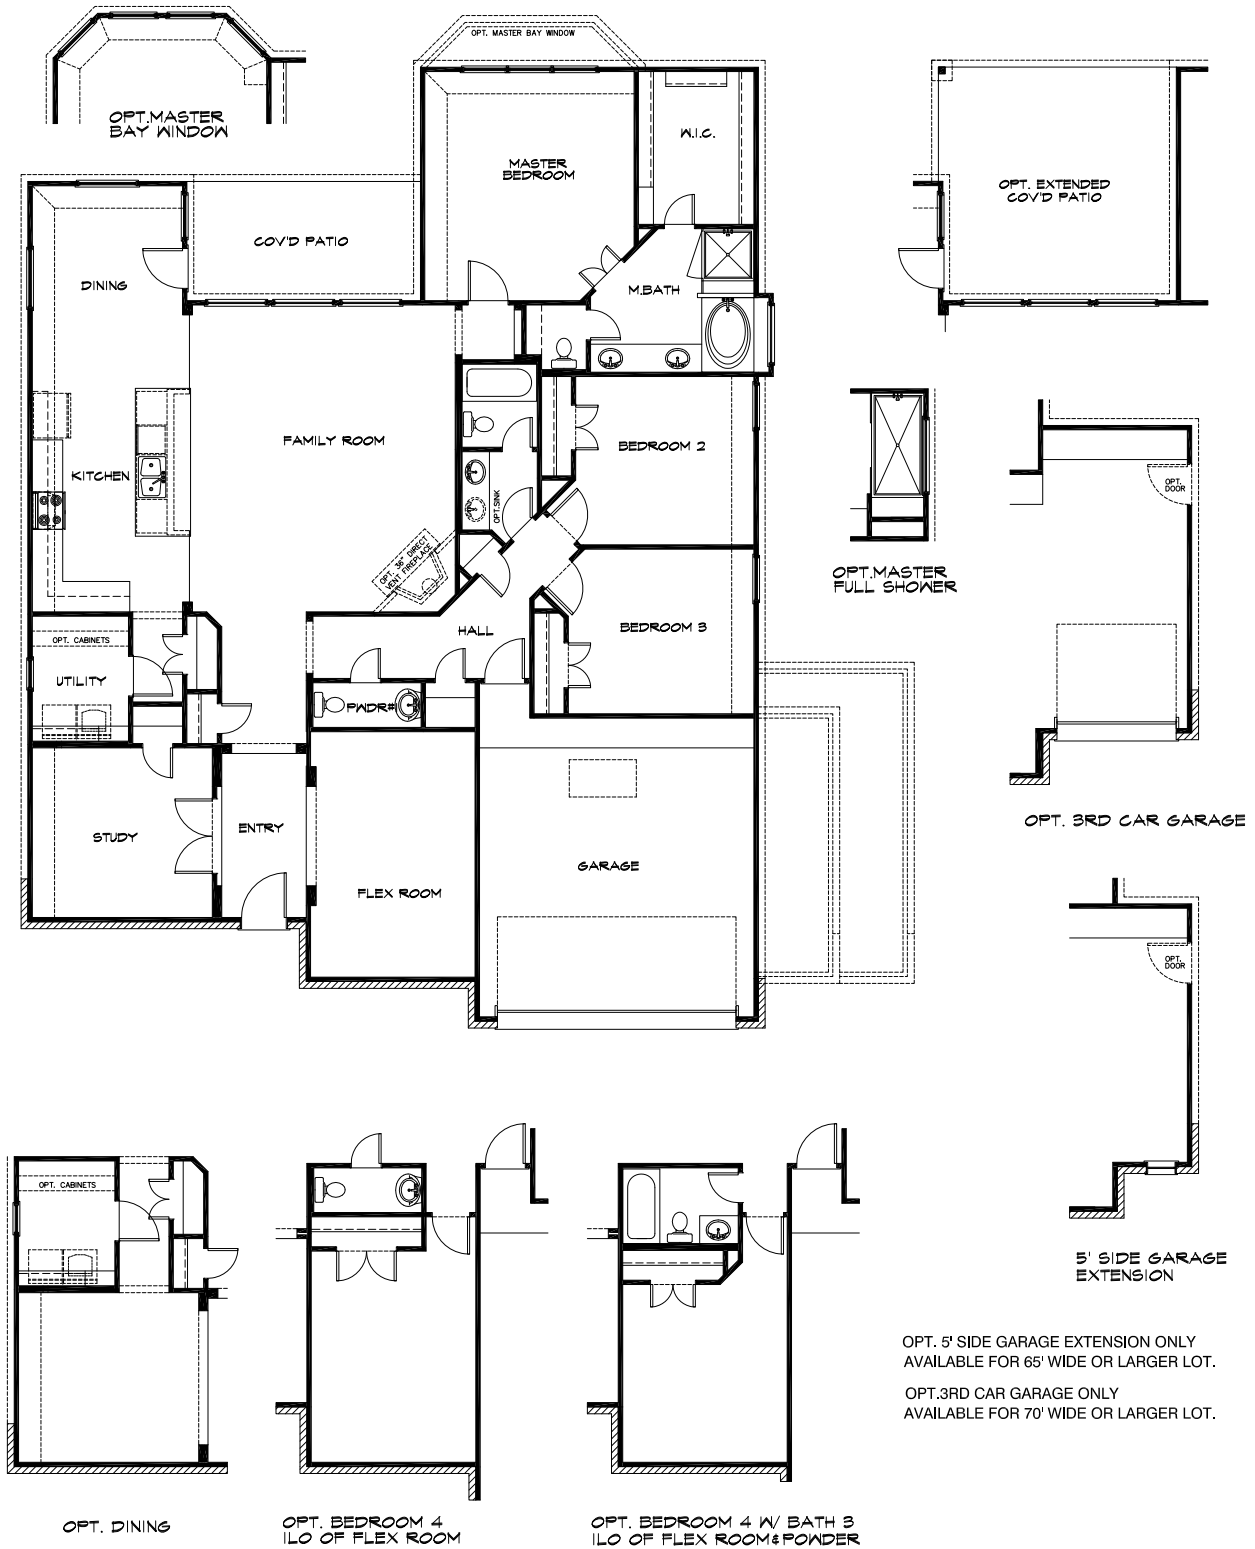

# Plan 2283 2283 Sq Ft

## STANDARD PLAN

OPT. 5' SIDE GARAGE EXTENSION ONLY AVAILABLE FOR 65' WIDE OR LARGER LOT.

OPT. 3RD CAR GARAGE ONLY AVAILABLE FOR 70' WIDE OR LARGER LOT.