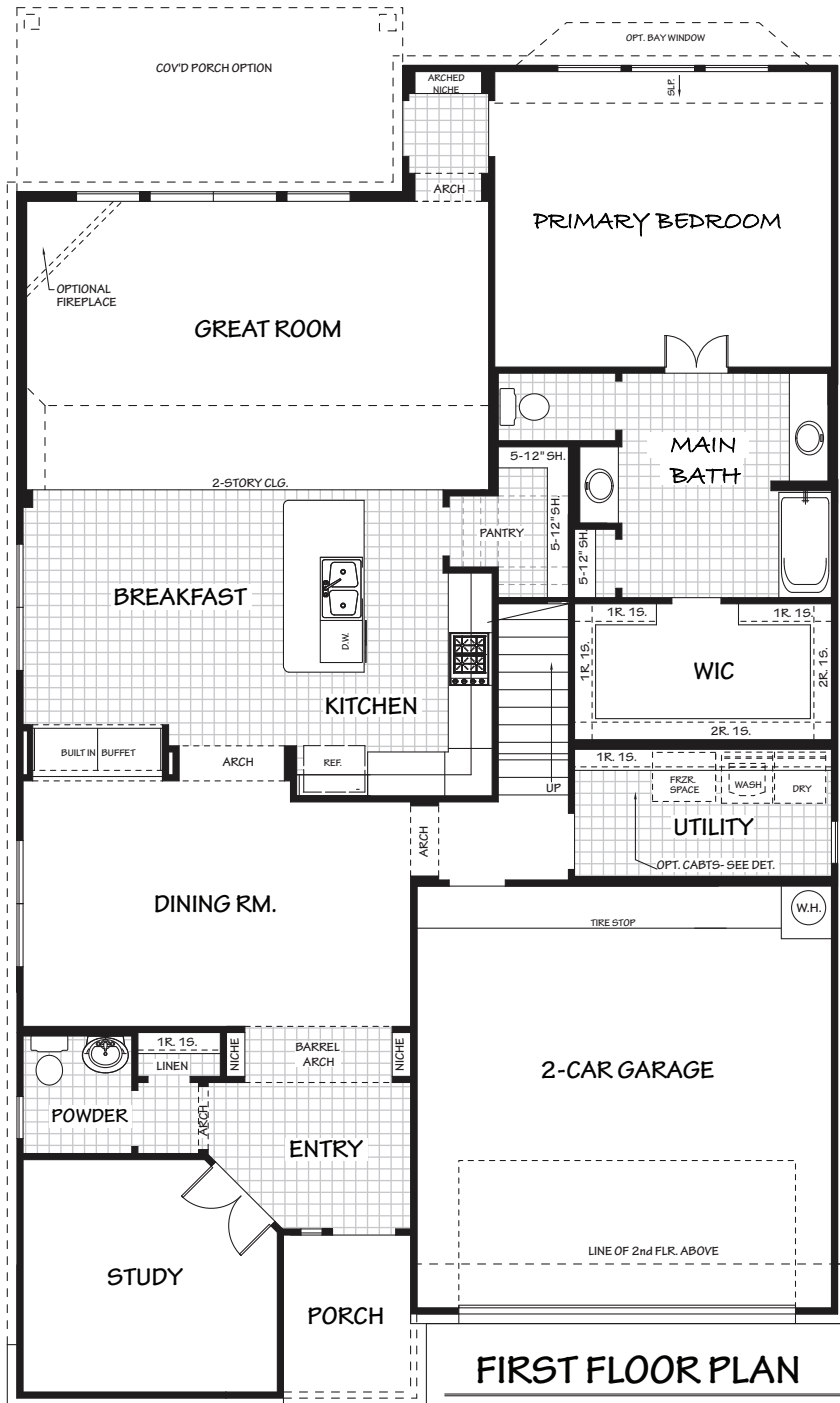

The Atalon

3383 sq. ft. +/-

Opportunity
Equal Housing

SEE ELEVATIONS FOR
FRONT WALL PLAN

The Atalon

3383 sq. ft. +/-

Opportunity
Equal Housing