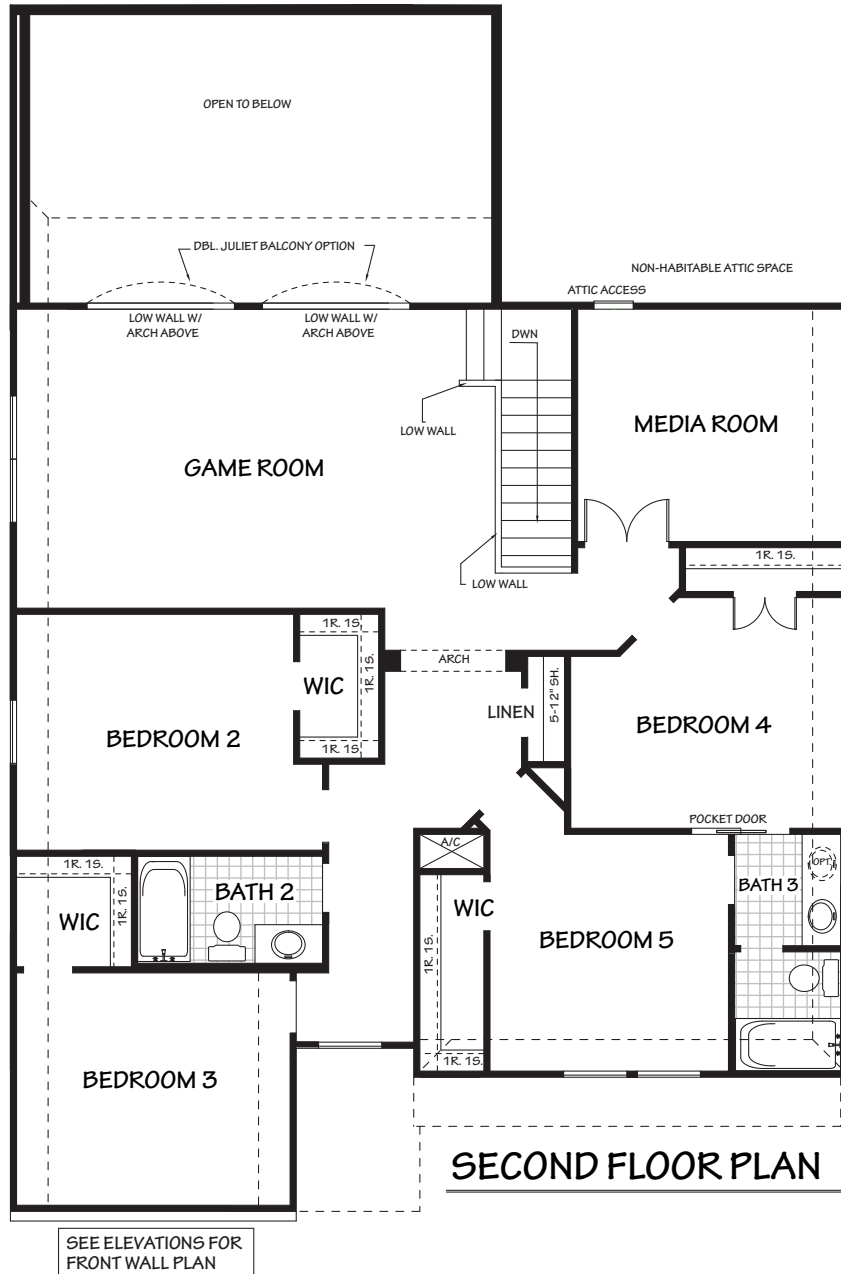

The Atalon

3383 sq. ft. +/-

Opportunity
Equal Housing

SEE ELEVATIONS FOR
FRONT WALL PLAN

The Atalon

3383 sq. ft. +/-

Opportunity
Equal Housing