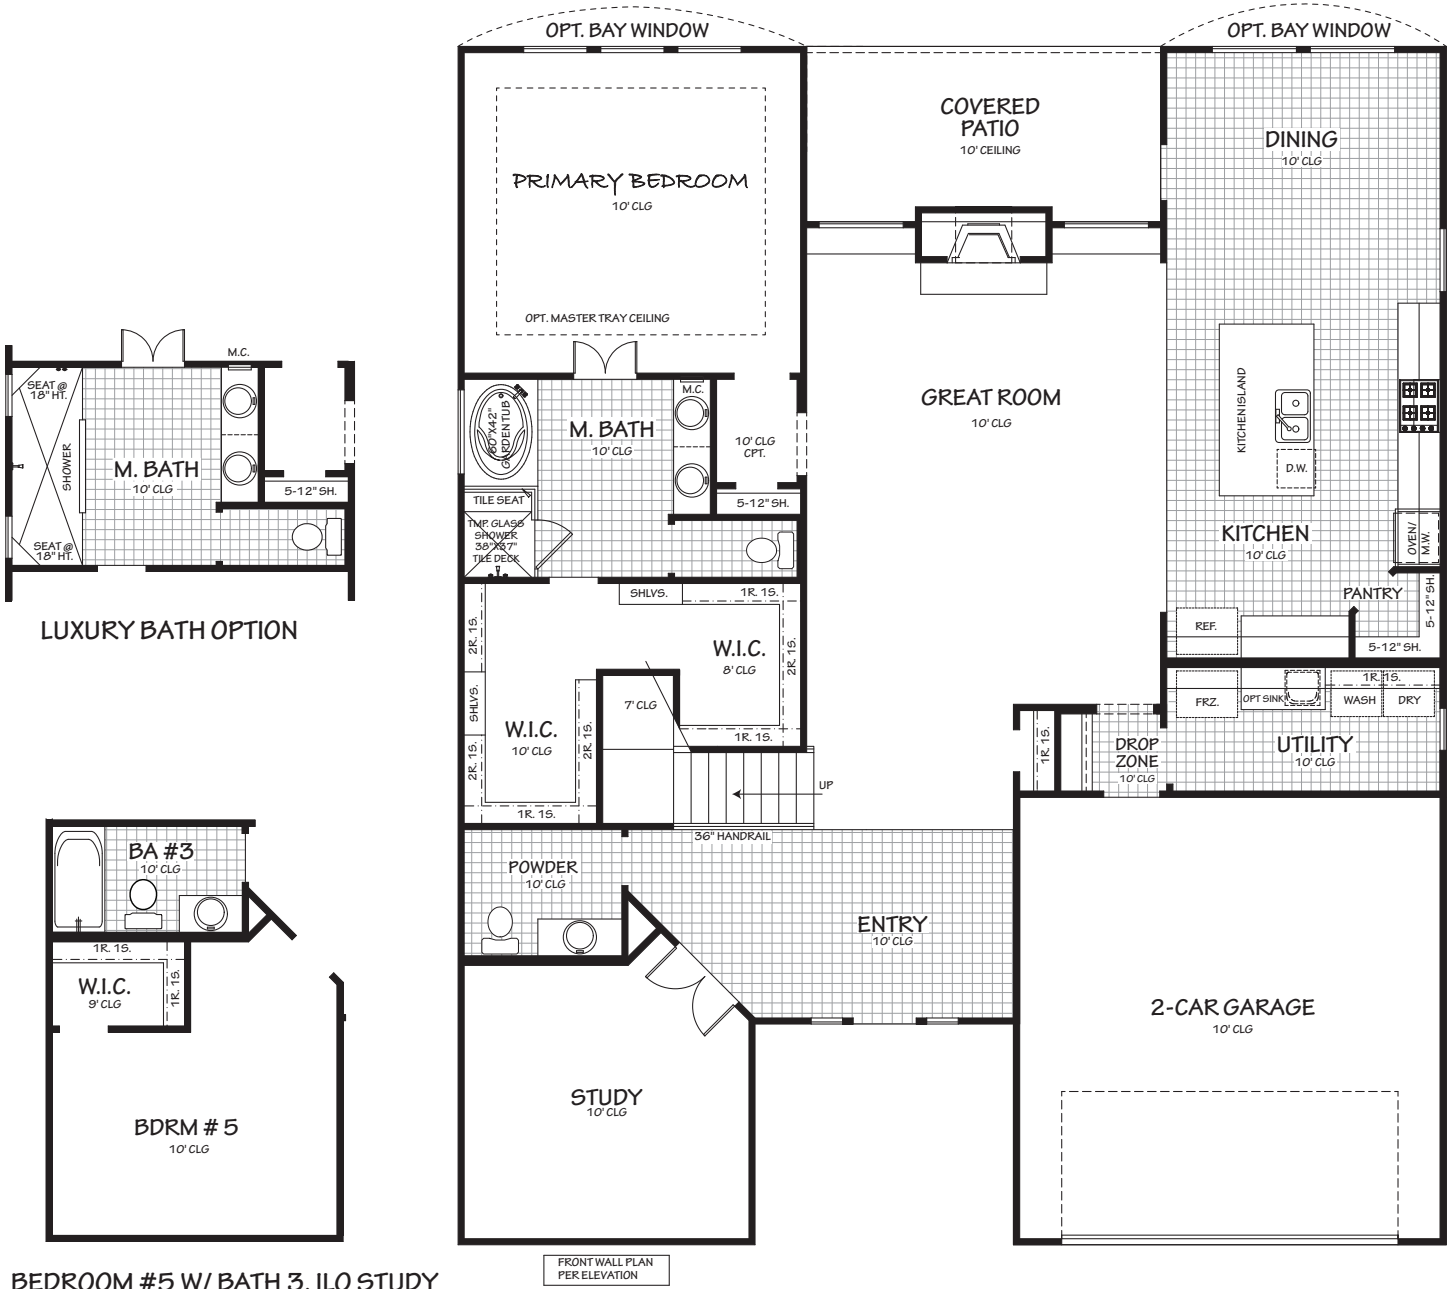

The Laurenz 3175 sq. ft. +/-

BEDROOM #5 W/ BATH 3, ILO STUDY

Opportunity
Equal Housing

FIRST FLOOR

The Laurenz

3175 sq. ft. +/-

SECOND FLOOR

Opportunity
 Equal Housing