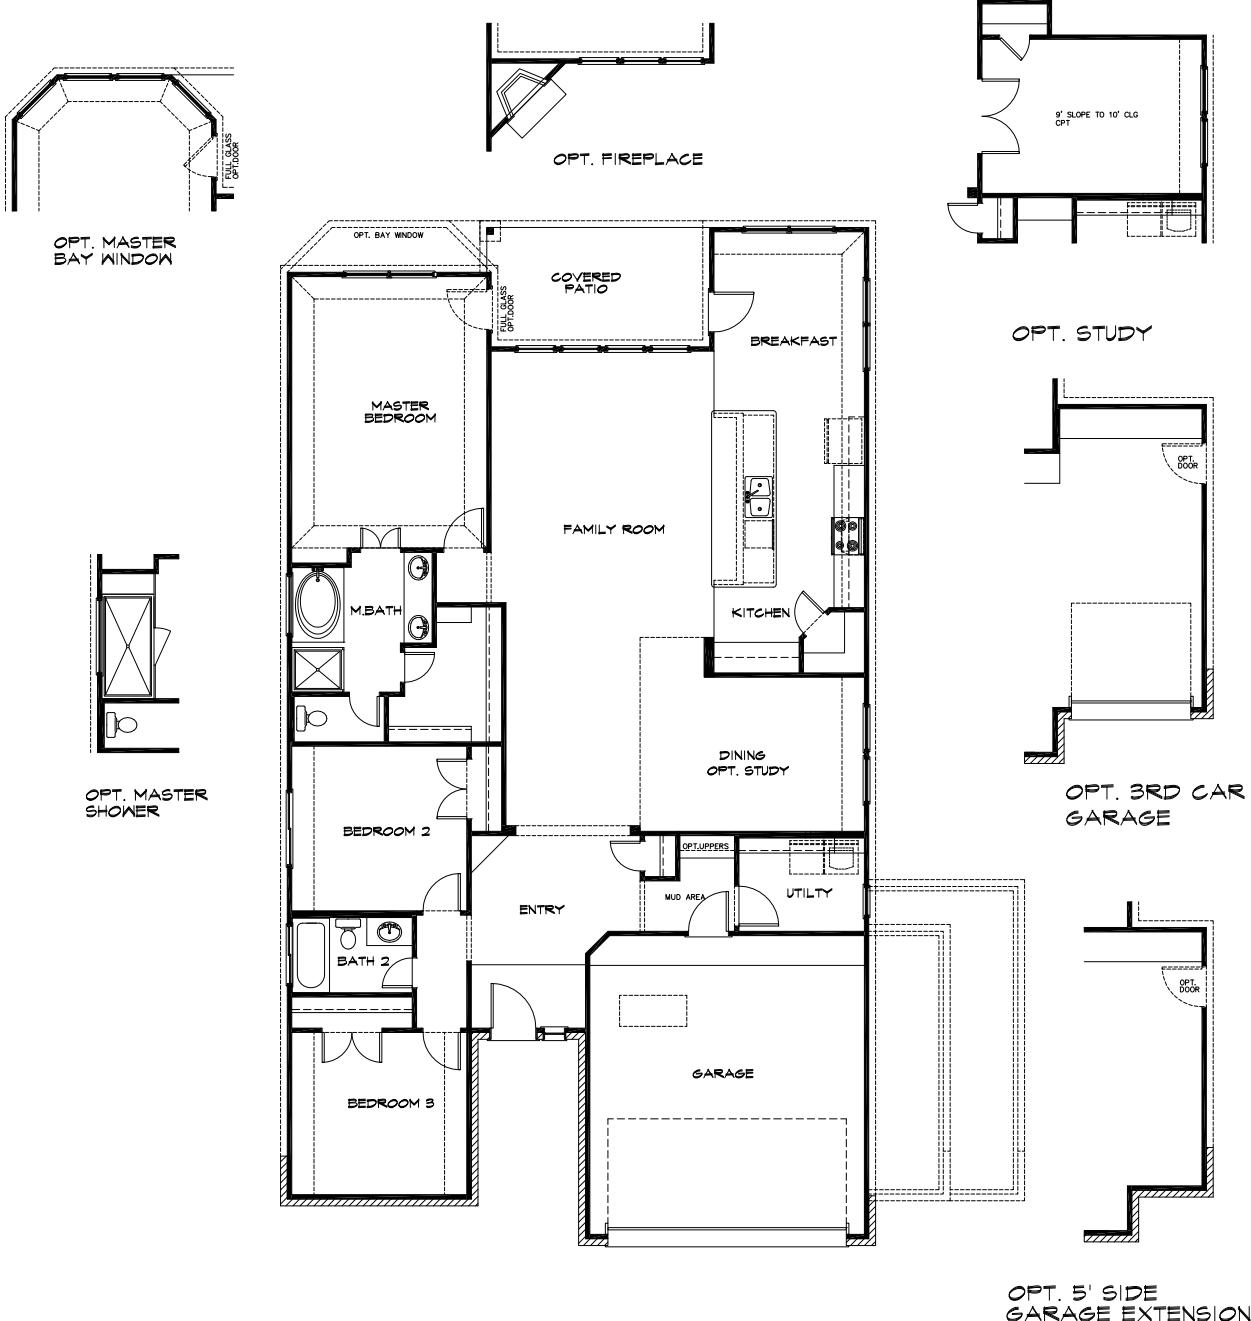

# The Wyndham II - Plan 1875 1980 Sq Ft

NOTE: OPT. 5' SIDE GARAGE EXTENSION ONLY  
 AVAILABLE FOR 55' WIDE OR LARGER LOT.  
 OPT. 3RD CAR GARAGE ONLY  
 AVAILABLE FOR 60' WIDE OR LARGER LOT.