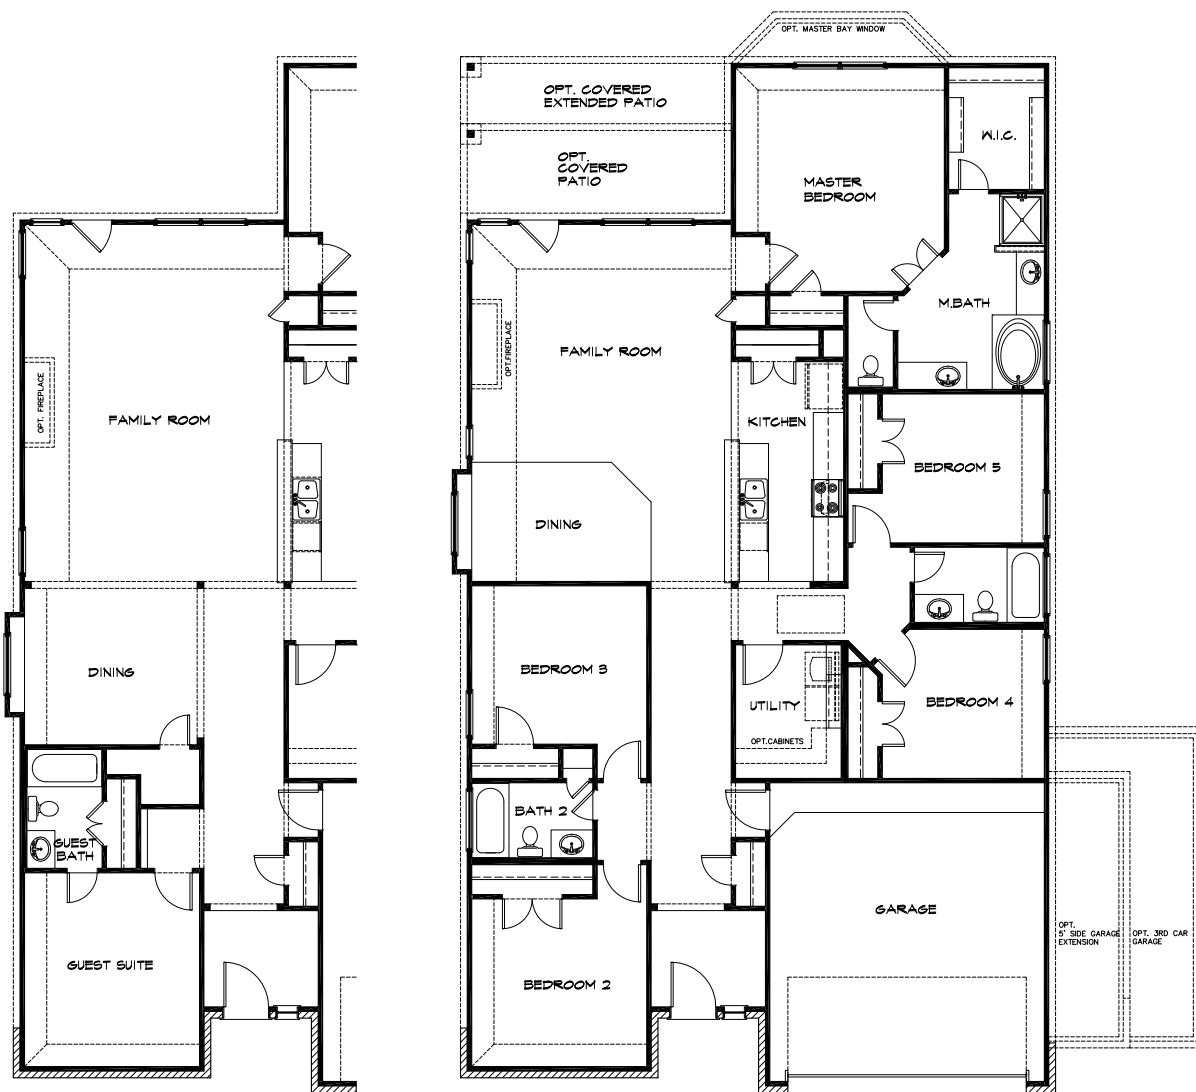

Plan 2069

2069 Sq Ft

NOTE: OPT. 5' SIDE GARAGE EXTENSION ONLY AVAILABLE FOR 55' WIDE OR LARGER LOT.
OPT. 3RD CAR GARAGE ONLY AVAILABLE FOR 60' WIDE OR LARGER LOT.