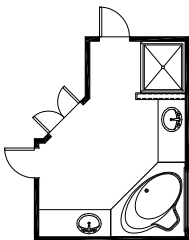

Plan 2069

2069 Sq Ft

NOTE: OPT. 5' SIDE GARAGE EXTENSION ONLY AVAILABLE FOR 55' WIDE OR LARGER LOT.
OPT. 3RD CAR GARAGE ONLY AVAILABLE FOR 60' WIDE OR LARGER LOT.