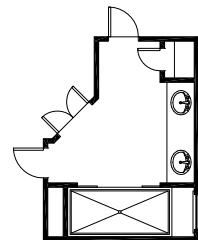

Plan 2069

2069 Sq Ft

NOTE: OPT. 5' SIDE GARAGE EXTENSION ONLY AVAILABLE FOR 55' WIDE OR LARGER LOT.
OPT. 3RD CAR GARAGE ONLY AVAILABLE FOR 60' WIDE OR LARGER LOT.