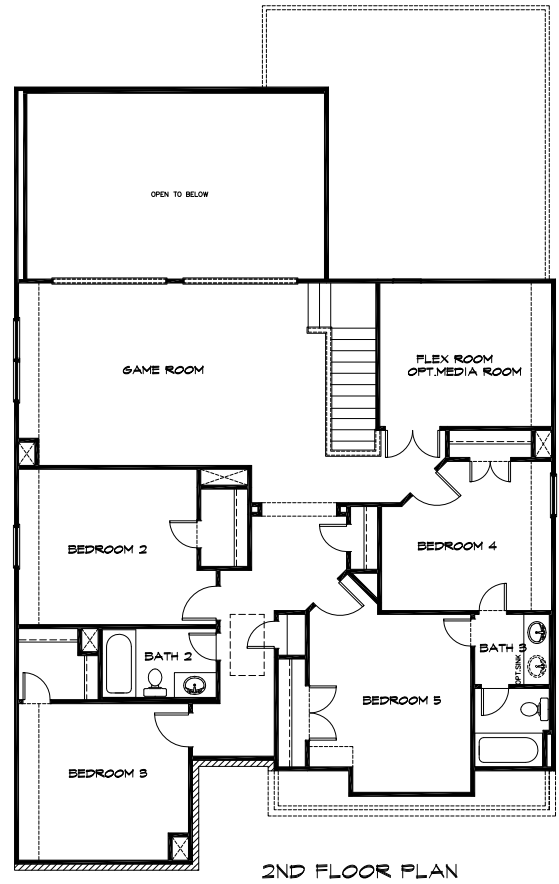

Plan 3410 3385 Sq Ft

NOTE: OPT. 5' SIDE GARAGE EXTENSION ONLY AVAILABLE FOR 55' WIDE OR LARGER LOT.
OPT. 3RD CAR GARAGE ONLY AVAILABLE FOR 60' WIDE OR LARGER LOT.