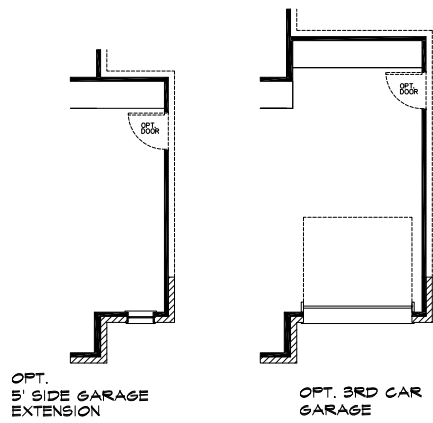

Plan 3410 3385 Sq Ft

NOTE: OPT. 5' SIDE GARAGE EXTENSION ONLY AVAILABLE FOR 55' WIDE OR LARGER LOT.
OPT. 3RD CAR GARAGE ONLY AVAILABLE FOR 60' WIDE OR LARGER LOT.