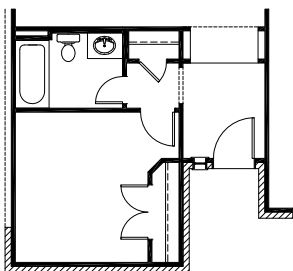

Plan 3410 3385 Sq Ft

NOTE: OPT. 5' SIDE GARAGE EXTENSION ONLY AVAILABLE FOR 55' WIDE OR LARGER LOT.
OPT. 3RD CAR GARAGE ONLY AVAILABLE FOR 60' WIDE OR LARGER LOT.