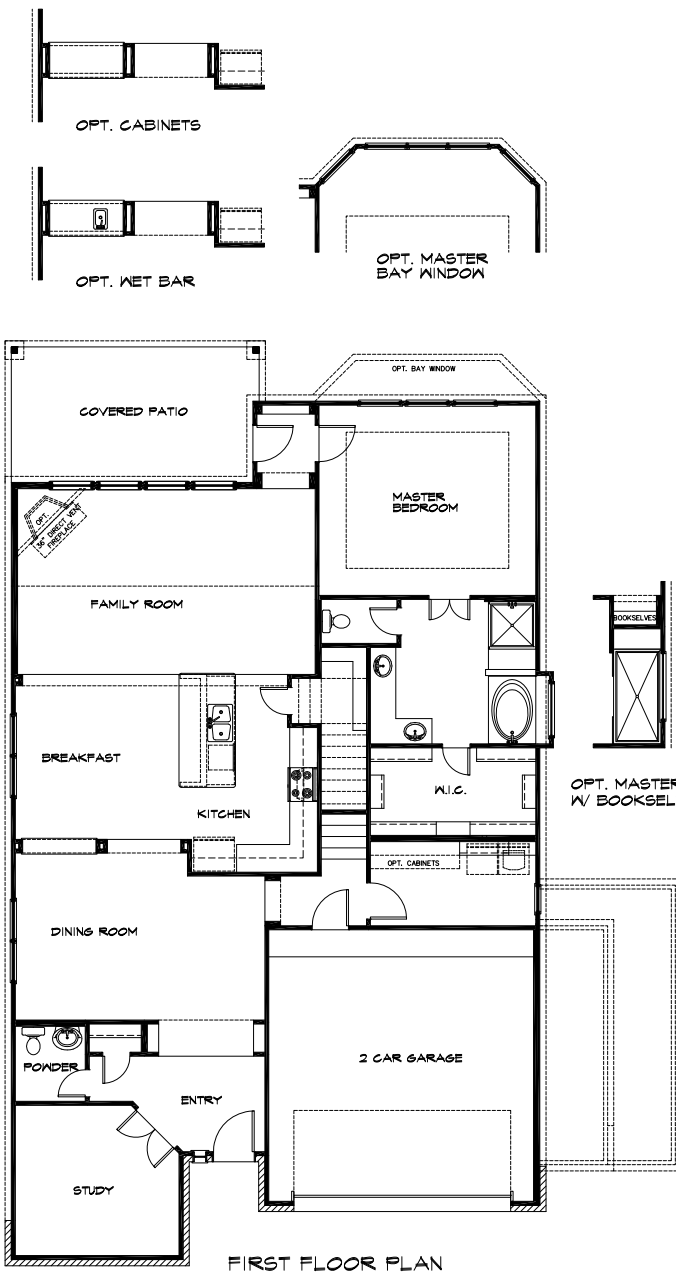

Plan 3410 3385 Sq Ft

NOTE: OPT. 5' SIDE GARAGE EXTENSION ONLY AVAILABLE FOR 55' WIDE OR LARGER LOT.
OPT. 3RD CAR GARAGE ONLY AVAILABLE FOR 60' WIDE OR LARGER LOT.