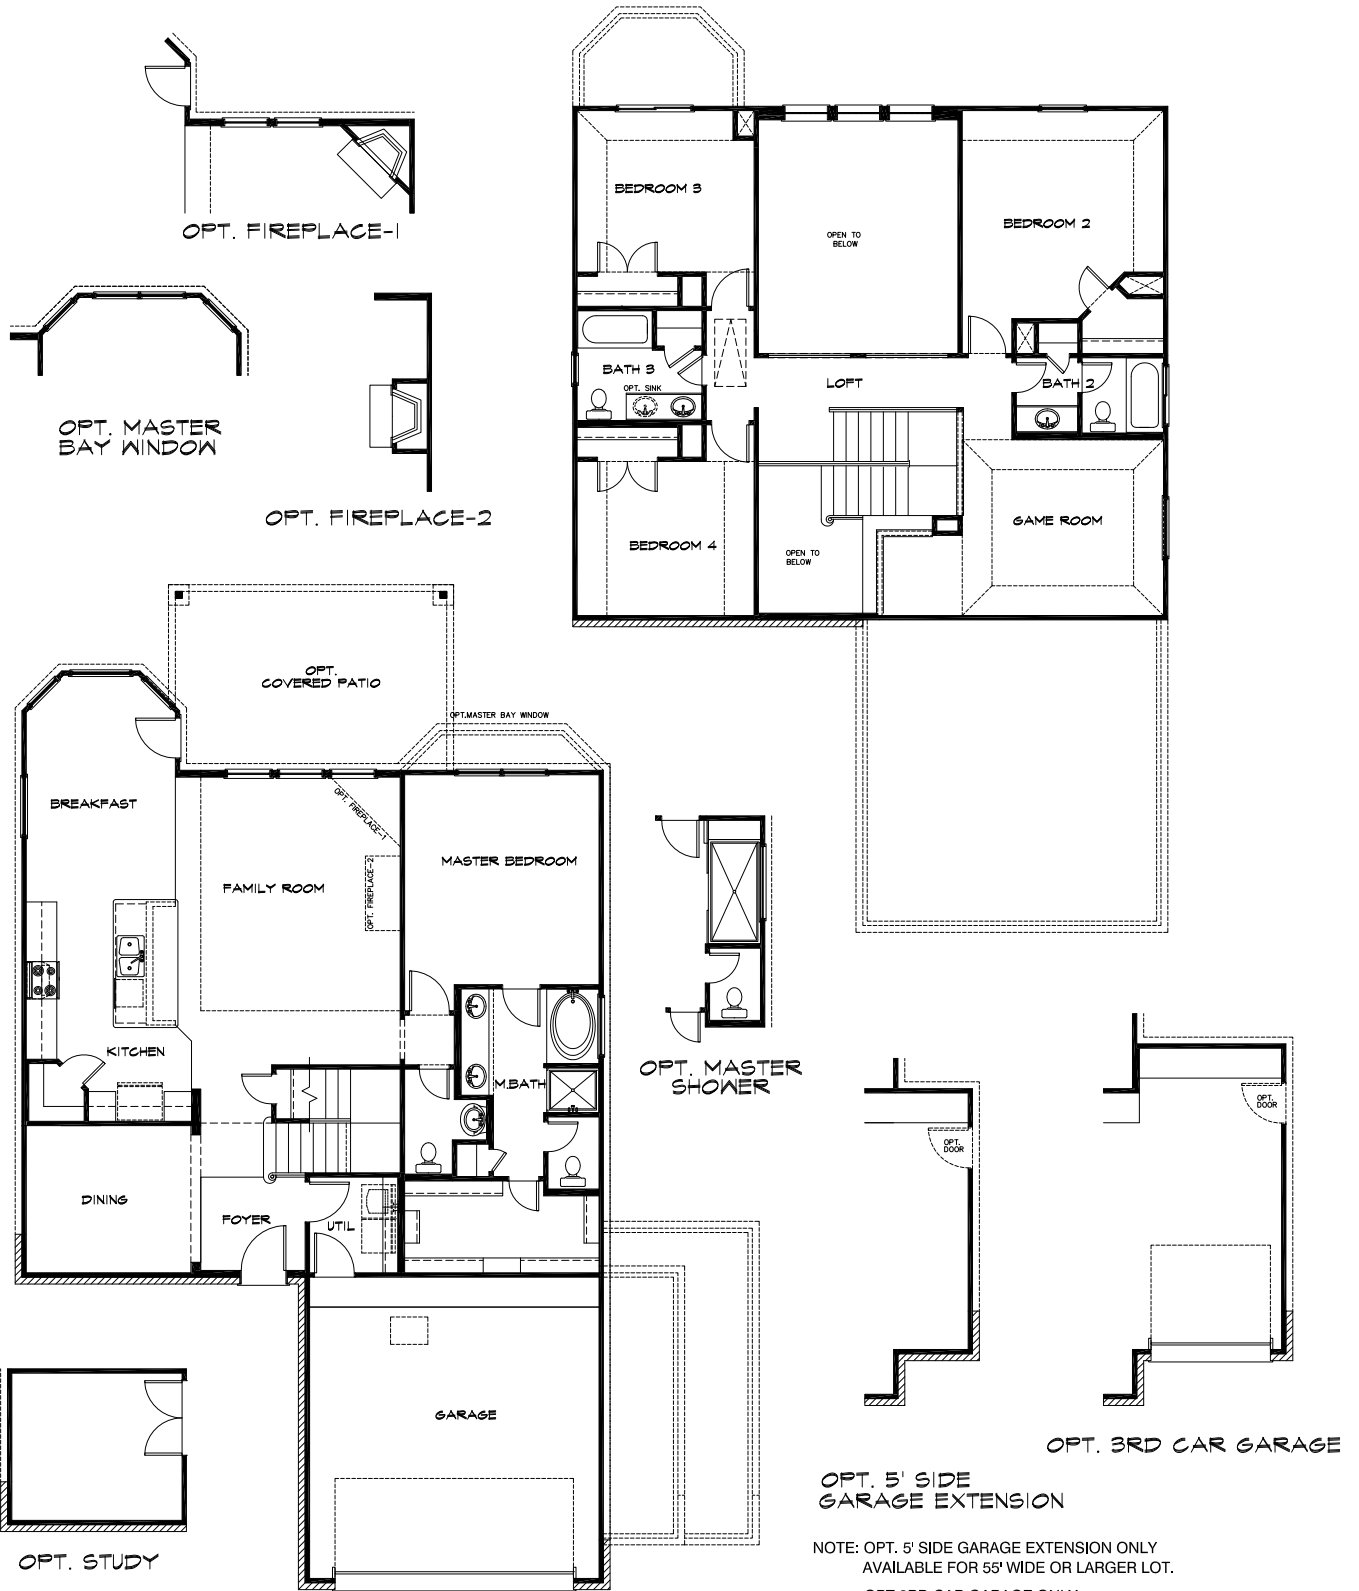

The Wheeler - Plan 832 2453 Sq Ft

NOTE: OPT. 5' SIDE GARAGE EXTENSION ONLY AVAILABLE FOR 55' WIDE OR LARGER LOT.
 OPT. 3RD CAR GARAGE ONLY AVAILABLE FOR 60' WIDE OR LARGER LOT.