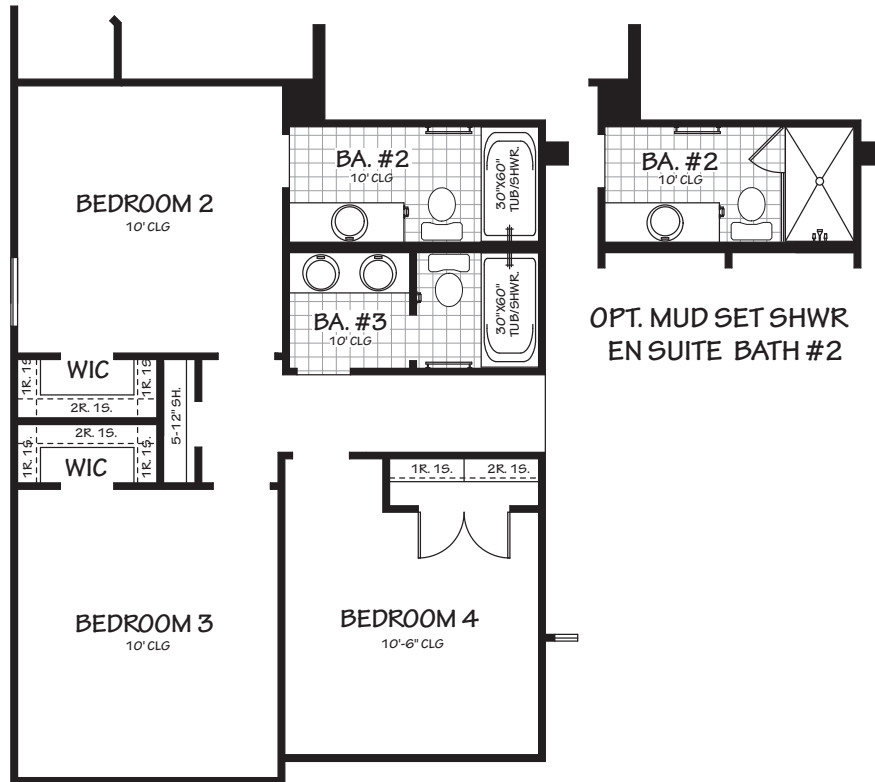

The Aristo

2348 sq. ft. +/-

**BDRM #4 ILO STUDY W/
 EN SUITE BATH #2 &
 BATH #3**

Opportunity
 Equal Housing

PLAN OPTIONS

The Aristo

2348 sq. ft. +/-

**GREAT RM 12' CLG
 W/ BEAMS**

TANDEM ILO GAME RM

*LARGER MASTER CLOSET W/ OPTION

Opportunity
 Equal Housing

PLAN OPTIONS