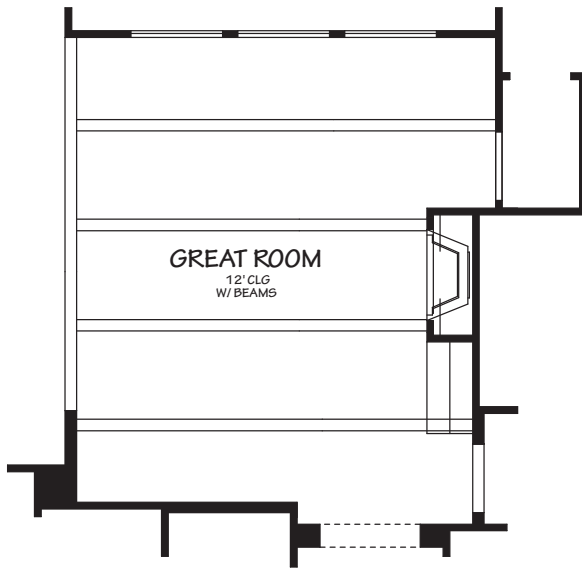

The Aristo

2348 sq. ft. +/-

**BDRM #4 ILO STUDY W/
 EN SUITE BATH #2 &
 BATH #3**

Opportunity
 Equal Housing

PLAN OPTIONS

The Aristo

2348 sq. ft. +/-

**GREAT RM 12' CLG
 W/ BEAMS**

TANDEM ILO GAME RM

*LARGER MASTER CLOSET W/ OPTION

Opportunity
 Equal Housing

PLAN OPTIONS