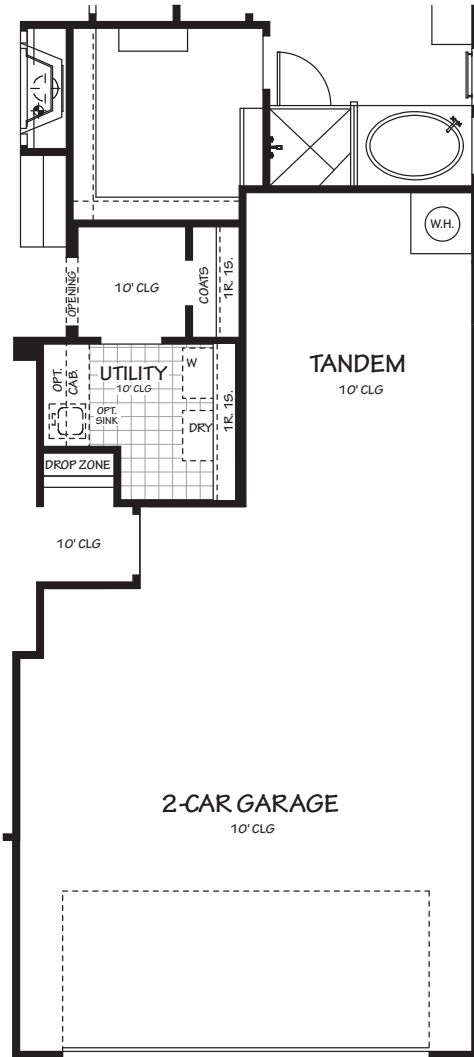

The Aristo

2348 sq. ft. +/-

**BDRM #4 ILO STUDY W/
 EN SUITE BATH #2 &
 BATH #3**

Opportunity
 Equal Housing

PLAN OPTIONS

The Aristo

2348 sq. ft. +/-

**GREAT RM 12' CLG
 W/ BEAMS**

TANDEM ILO GAME RM

*LARGER MASTER CLOSET W/ OPTION

Opportunity
 Equal Housing

PLAN OPTIONS