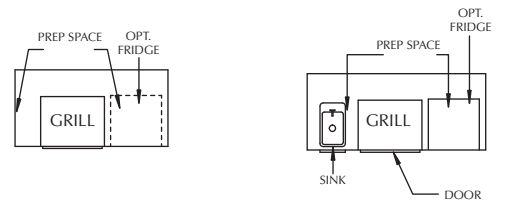

The Atalanti 2256 sq. ft. +/-

SEE ELEVATIONS FOR FRONT WALL PLAN

FLOOR PLAN

Opportunity
Equal Housing

The Atalanti

2256 sq. ft. +/-
Options

12' CLG. OPT. @
GREAT RM. W/ OPT. 12" BEAMS

TRAY CLG. OPT. @ PRIMARY
BDRM. W/ OPT. 8" BEAMS

FLEX RM. OPTIONS

OUTDOOR KITCHEN
OPTIONS

BATH OPT. #1

BATH OPT. #2

LUXURY BATH OPT.

AVAILABLE WITH SEPARATE SHOWER
HEAD OR RAINHEAD

Opportunity
Equal Housing