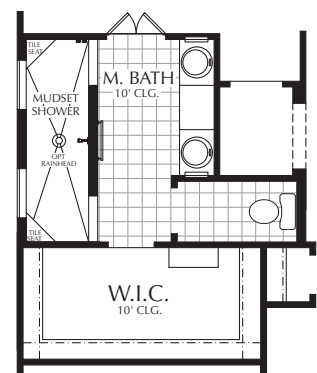

The Atalanti 2256 sq. ft. +/-

SEE ELEVATIONS FOR FRONT WALL PLAN

FLOOR PLAN

Opportunity
Equal Housing

The Atalanti

2256 sq. ft. +/-
Options

12' CLG. OPT. @
GREAT RM. W/ OPT. 12" BEAMS

TRAY CLG. OPT. @ PRIMARY
BDRM. W/ OPT. 8" BEAMS

FLEX RM. OPTIONS

OUTDOOR KITCHEN
OPTIONS

BATH OPT. #1

BATH OPT. #2

LUXURY BATH OPT.

AVAILABLE WITH SEPARATE SHOWER
HEAD OR RAINHEAD

Opportunity
Equal Housing