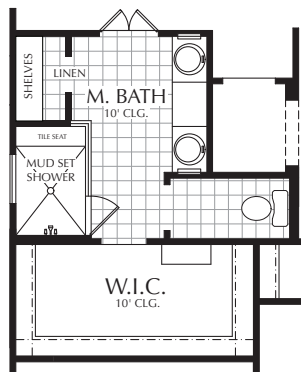

The Atalanti 2256 sq. ft. +/-

SEE ELEVATIONS FOR FRONT WALL PLAN

FLOOR PLAN

Opportunity
Equal Housing

The Atalanti

2256 sq. ft. +/-
Options

12' CLG. OPT. @
GREAT RM. W/ OPT. 12" BEAMS

TRAY CLG. OPT. @ PRIMARY
BDRM. W/ OPT. 8" BEAMS

FLEX RM. OPTIONS

OUTDOOR KITCHEN
OPTIONS

BATH OPT. #1

BATH OPT. #2

LUXURY BATH OPT.

AVAILABLE WITH SEPARATE SHOWER
HEAD OR RAINHEAD

Opportunity
Equal Housing