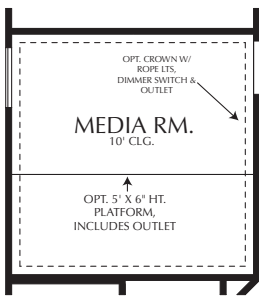

The Atalanti 2256 sq. ft. +/-

SEE ELEVATIONS FOR FRONT WALL PLAN

FLOOR PLAN

Opportunity
Equal Housing

The Atalanti

2256 sq. ft. +/-
Options

12' CLG. OPT. @
GREAT RM. W/ OPT. 12" BEAMS

TRAY CLG. OPT. @ PRIMARY
BDRM. W/ OPT. 8" BEAMS

FLEX RM. OPTIONS

OUTDOOR KITCHEN
OPTIONS

BATH OPT. #1

BATH OPT. #2

LUXURY BATH OPT.

AVAILABLE WITH SEPARATE SHOWER
HEAD OR RAINHEAD

Opportunity
Equal Housing