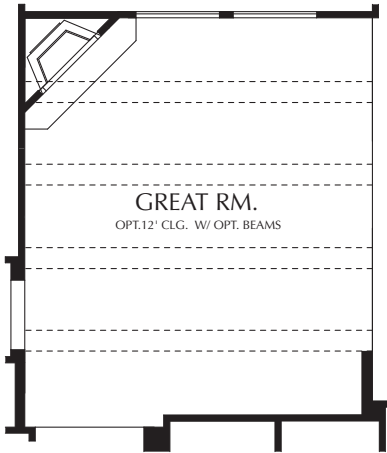

The Atalanti 2256 sq. ft. +/-

SEE ELEVATIONS FOR FRONT WALL PLAN

FLOOR PLAN

Opportunity
Equal Housing

The Atalanti

2256 sq. ft. +/-
Options

12' CLG. OPT. @
GREAT RM. W/ OPT. 12" BEAMS

TRAY CLG. OPT. @ PRIMARY
BDRM. W/ OPT. 8" BEAMS

FLEX RM. OPTIONS

OUTDOOR KITCHEN
OPTIONS

BATH OPT. #1

BATH OPT. #2

LUXURY BATH OPT.

AVAILABLE WITH SEPARATE SHOWER
HEAD OR RAINHEAD

Opportunity
Equal Housing