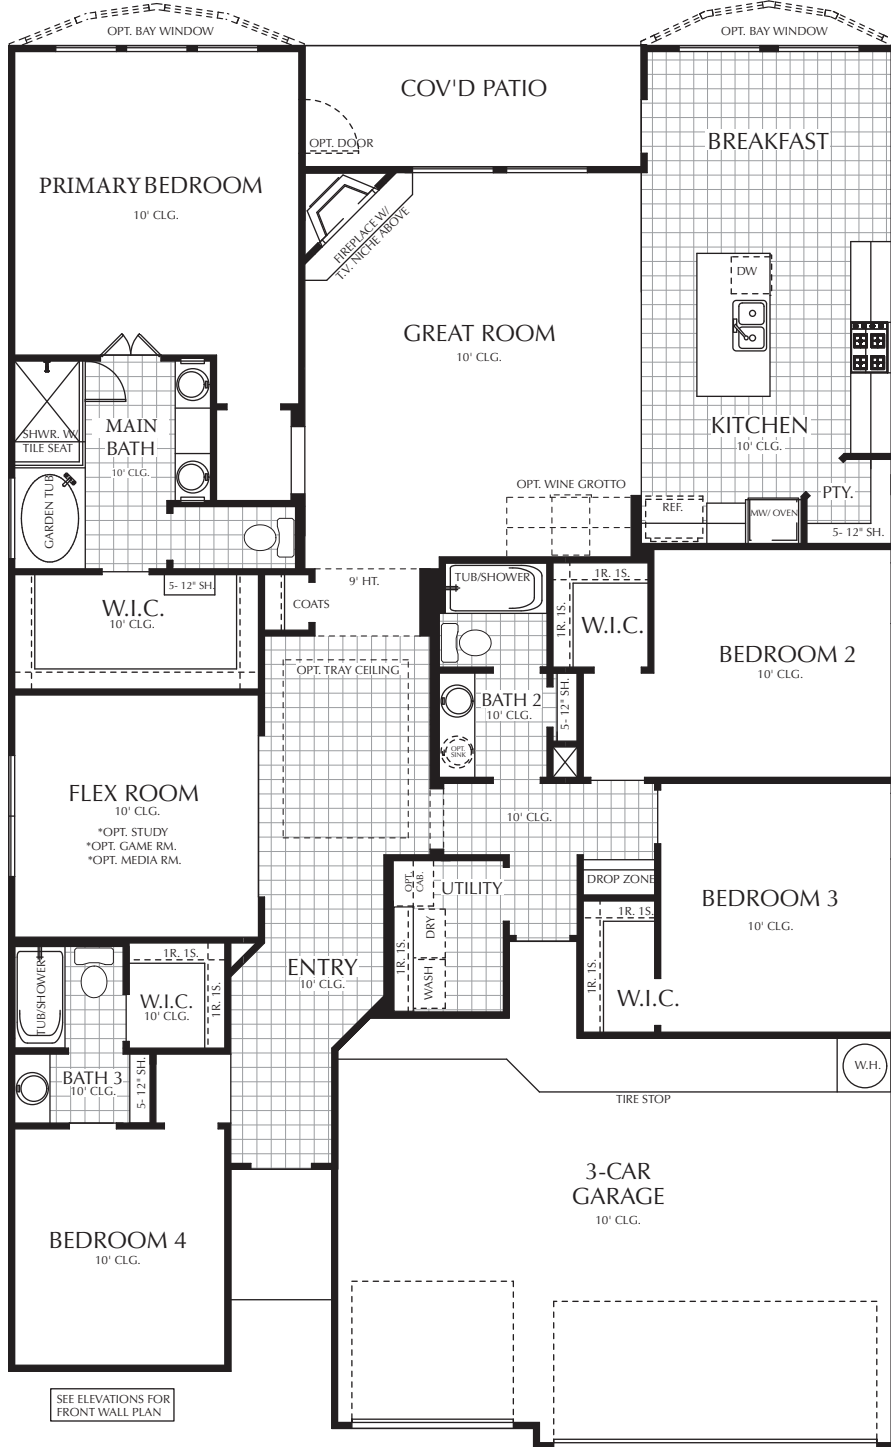

The Atalanti 2256 sq. ft. +/-

SEE ELEVATIONS FOR FRONT WALL PLAN

FLOOR PLAN

Opportunity
Equal Housing

The Atalanti

2256 sq. ft. +/-
Options

12' CLG. OPT. @
GREAT RM. W/ OPT. 12" BEAMS

TRAY CLG. OPT. @ PRIMARY
BDRM. W/ OPT. 8" BEAMS

FLEX RM. OPTIONS

OUTDOOR KITCHEN
OPTIONS

BATH OPT. #1

BATH OPT. #2

LUXURY BATH OPT.

AVAILABLE WITH SEPARATE SHOWER
HEAD OR RAINHEAD

Opportunity
Equal Housing