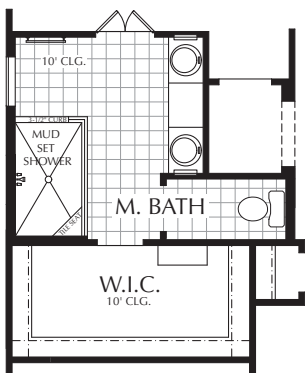

The Atalanti 2256 sq. ft. +/-

SEE ELEVATIONS FOR FRONT WALL PLAN

FLOOR PLAN

Opportunity
Equal Housing

The Atalanti

2256 sq. ft. +/-
Options

12' CLG. OPT. @
GREAT RM. W/ OPT. 12" BEAMS

TRAY CLG. OPT. @ PRIMARY
BDRM. W/ OPT. 8" BEAMS

FLEX RM. OPTIONS

OUTDOOR KITCHEN
OPTIONS

BATH OPT. #1

BATH OPT. #2

LUXURY BATH OPT.

AVAILABLE WITH SEPARATE SHOWER
HEAD OR RAINHEAD

Opportunity
Equal Housing