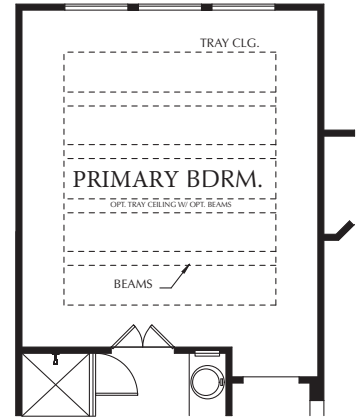

The Atalanti 2256 sq. ft. +/-

SEE ELEVATIONS FOR FRONT WALL PLAN

FLOOR PLAN

Opportunity
Equal Housing

The Atalanti

2256 sq. ft. +/-
Options

12' CLG. OPT. @
GREAT RM. W/ OPT. 12" BEAMS

TRAY CLG. OPT. @ PRIMARY
BDRM. W/ OPT. 8" BEAMS

FLEX RM. OPTIONS

OUTDOOR KITCHEN
OPTIONS

BATH OPT. #1

BATH OPT. #2

LUXURY BATH OPT.

AVAILABLE WITH SEPARATE SHOWER
HEAD OR RAINHEAD

Opportunity
Equal Housing