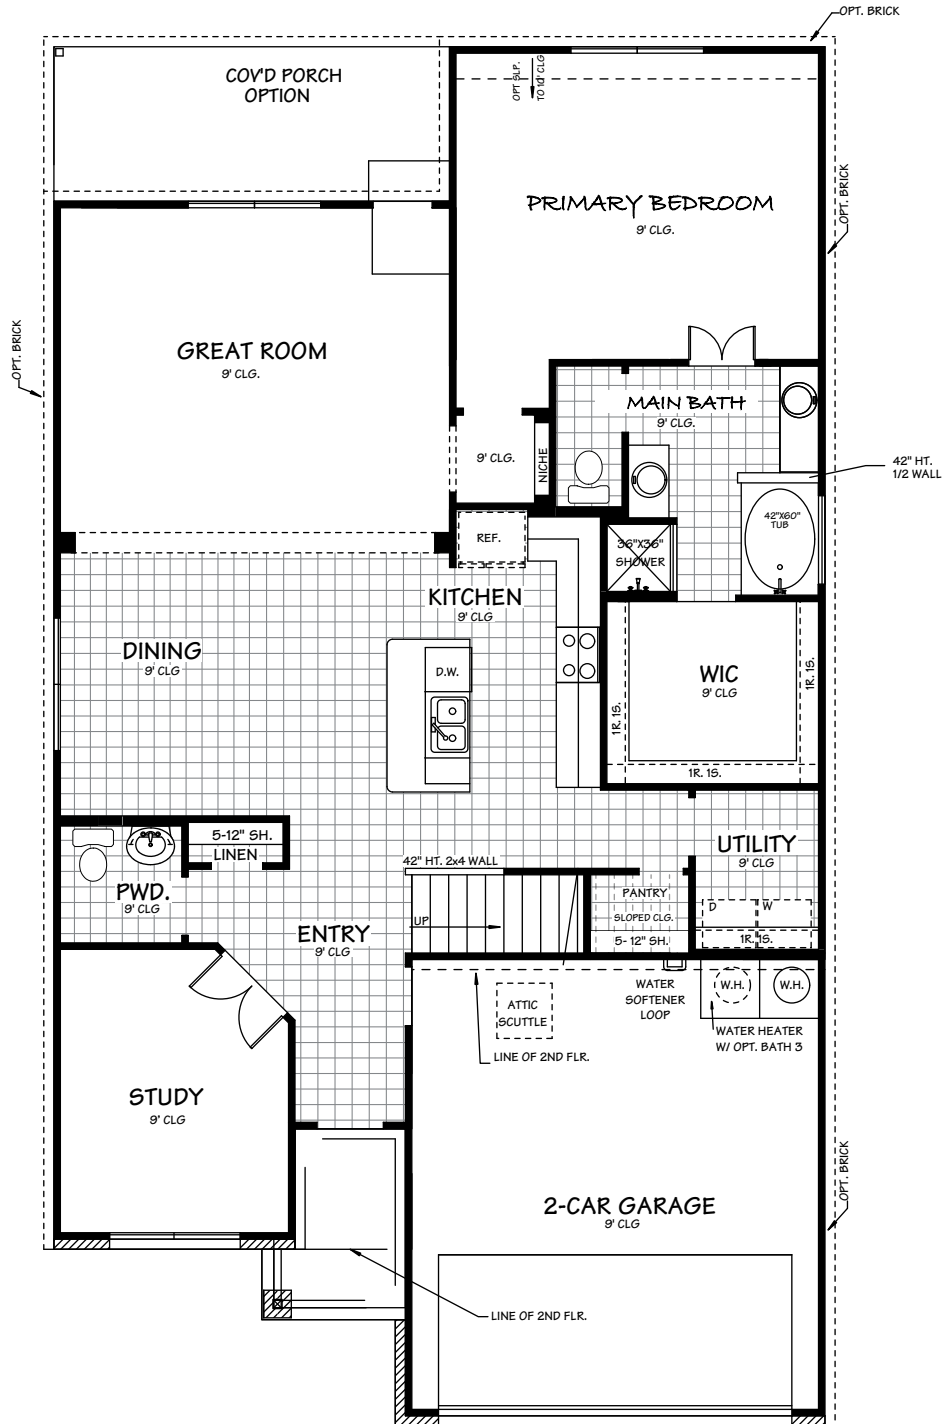

The Ridgeview 2438 sq. ft. +/-

FIRST FLOOR PLAN

Opportunity
Equal Housing

In a continuing effort to improve the homes we build, Bella Vista Homes/Princeton Classic Homes reserves the right to change plans and specifications without notice. All square footages and dimensions are approximate. Front windows will vary per elevation. Overall square footage may vary depending on specifications of community.

The Ridgeview

2438 sq. ft. +/-

SECOND FLOOR PLAN

Opportunity
 Equal Housing

The Ridgeview

2438 sq. ft. +/-

BDRM. #5 / BATH 3

BATH OPTION