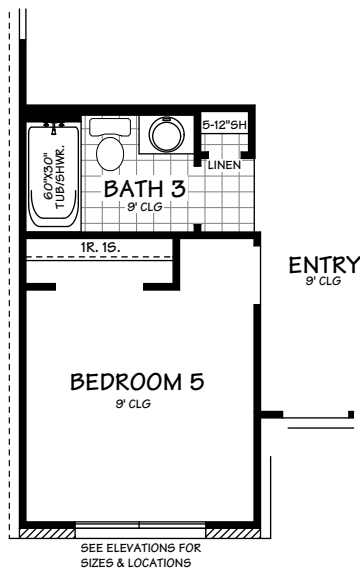

The Ridgeview 2438 sq. ft. +/-

FIRST FLOOR PLAN

Opportunity
Equal Housing

In a continuing effort to improve the homes we build, Bella Vista Homes/Princeton Classic Homes reserves the right to change plans and specifications without notice. All square footages and dimensions are approximate. Front windows will vary per elevation. Overall square footage may vary depending on specifications of community.

The Ridgeview

2438 sq. ft. +/-

SECOND FLOOR PLAN

Opportunity
 Equal Housing

The Ridgeview

2438 sq. ft. +/-

BDRM. #5 / BATH 3

BATH OPTION