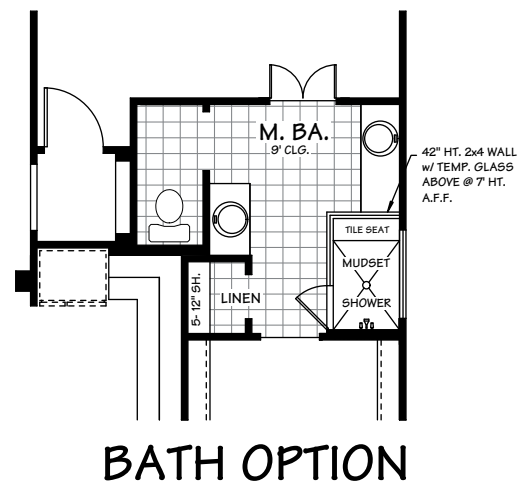

The Ridgeview 2438 sq. ft. +/-

FIRST FLOOR PLAN

Opportunity
Equal Housing

In a continuing effort to improve the homes we build, Bella Vista Homes/Princeton Classic Homes reserves the right to change plans and specifications without notice. All square footages and dimensions are approximate. Front windows will vary per elevation. Overall square footage may vary depending on specifications of community.

The Ridgeview

2438 sq. ft. +/-

SECOND FLOOR PLAN

Opportunity
 Equal Housing

The Ridgeview

2438 sq. ft. +/-

BDRM. #5 / BATH 3

BATH OPTION