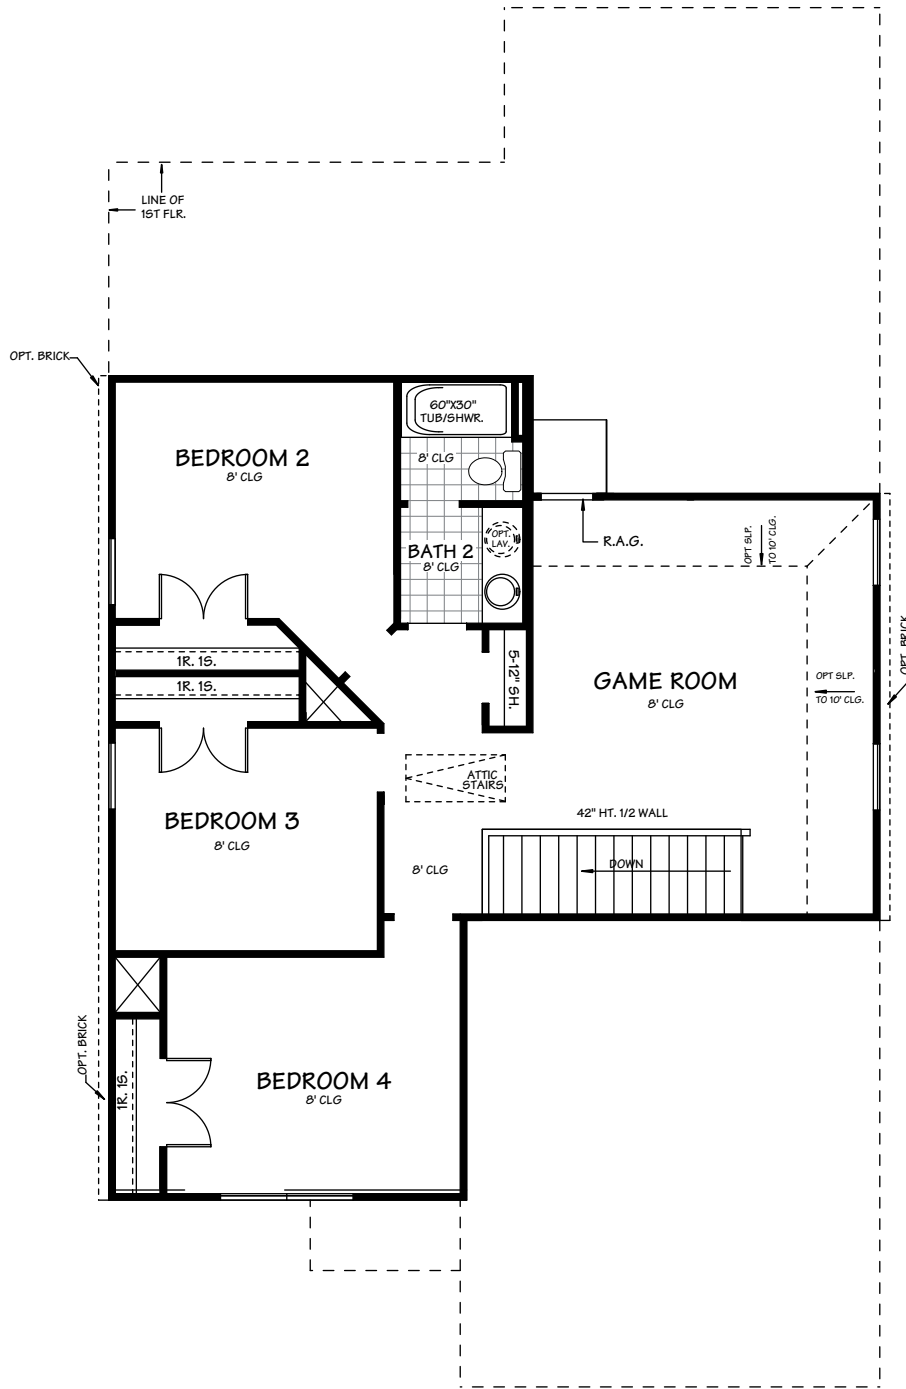

The Ridgeview 2438 sq. ft. +/-

FIRST FLOOR PLAN

Opportunity
Equal Housing

In a continuing effort to improve the homes we build, Bella Vista Homes/Princeton Classic Homes reserves the right to change plans and specifications without notice. All square footages and dimensions are approximate. Front windows will vary per elevation. Overall square footage may vary depending on specifications of community.

The Ridgeview

2438 sq. ft. +/-

SECOND FLOOR PLAN

Opportunity
 Equal Housing

The Ridgeview

2438 sq. ft. +/-

BDRM. #5 / BATH 3

BATH OPTION